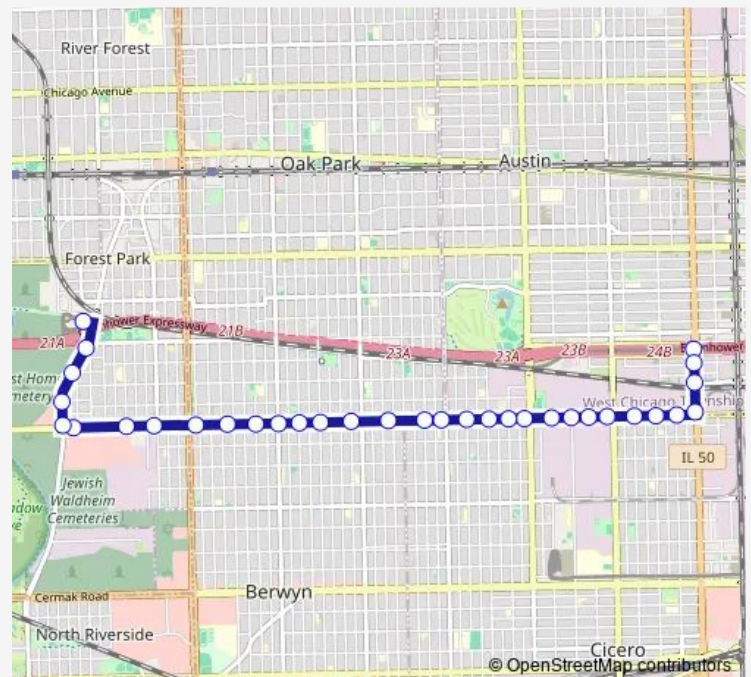

Roosevelt Rd & 59th Ave/Mayfield Ave

Roosevelt Rd & 58th Ave/Menard Ave

Roosevelt Rd & 57th Ave/Waller Ave

Route schedule

Forest Park Transit Center — Cicero CTA Blue Line

Monday 05:35-22:05

Tuesday 05:35-22:05

Wednesday 05:35-22:05

Thursday 05:35-22:05

Friday 05:35-22:05

Saturday 06:05-22:05

Sunday 07:05-19:05

Route info

Direction: Forest Park Transit Center

Stops: 32

Trip Duration: 0 hour 23 min

305 — East Roosevelt

Roosevelt Rd & Central Ave

5443 W Roosevelt Rd

Roosevelt Rd & 54th Ave

5301 W Roosevelt Rd

Laramie Ave & Roosevelt Rd

Laramie Ave & Lexington St

Friday 05:25-22:22

Saturday 06:26-22:26

Sunday 07:25-19:25

Route info

Direction: Cicero CTA Blue Line

Stops: 33

Trip Duration: 0 hour 24 min

Roosevelt Rd & Circle Ave