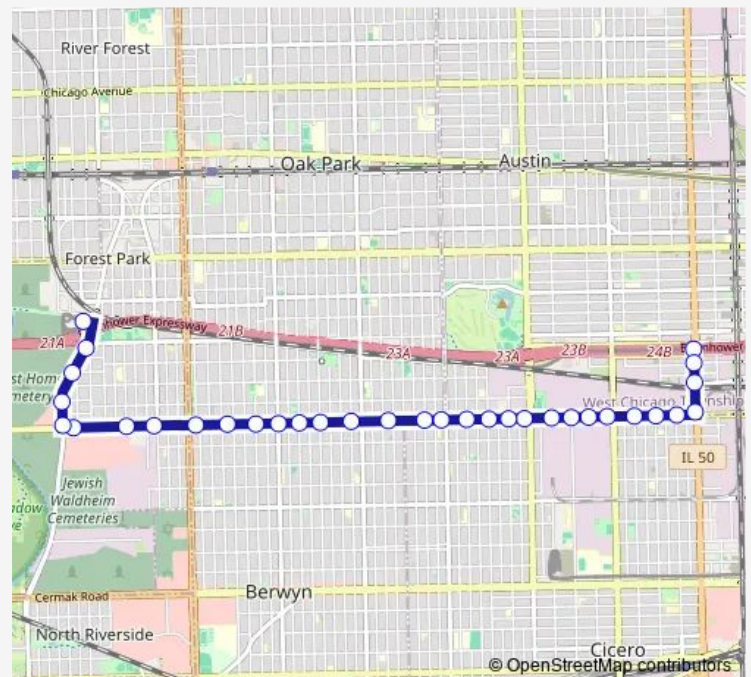

Roosevelt Rd & 59th Ave/Mayfield Ave

Roosevelt Rd & 58th Ave/Menard Ave

Roosevelt Rd & 57th Ave/Waller Ave

Route schedule

Forest Park Transit Center — Cicero CTA Blue Line

Monday 05:35-22:05

Tuesday 05:35-22:05

Wednesday 05:35-22:05

Thursday 05:35-22:05

Friday 05:35-22:05

Saturday 06:05-22:05

Sunday 07:05-19:05

Route info

Direction: Forest Park Transit Center

Stops: 32

Trip Duration: 0 hour 22 min

305 — East Roosevelt

Roosevelt Rd & Central Ave

5443 W Roosevelt Rd

Roosevelt Rd & 54th Ave

5301 W Roosevelt Rd

Laramie Ave & Roosevelt Rd

Laramie Ave & Lexington St

Friday 05:25-22:22

Saturday 06:26-22:26

Sunday 07:25-19:25

Route info

Direction: Cicero CTA Blue Line

Stops: 33

Trip Duration: 0 hour 24 min

Roosevelt Rd & Circle Ave