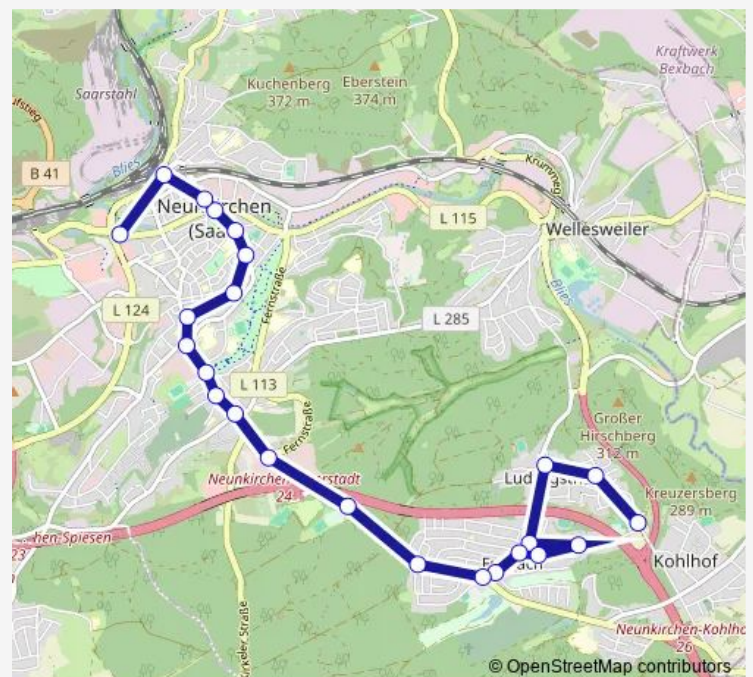

Direction

Hüttenpark/Globus, Neunkirchen — Hirschberghalle, Ludwigsthal Neunkirchen

25 stops

[Open route schedule](#)

Hüttenpark/Globus, Neunkirchen

Redener Str., Neunkirchen

Stummdenkmal, Neunkirchen

Lindenallee, Neunkirchen

Mozartbrücke, Neunkirchen

Fliedner-Krankenhaus, Neunkirchen

Berufsschule, Neunkirchen

Krebsbergweg, Neunkirchen

Diakonie-Klinikum, Neunkirchen

Talstr., Neunkirchen

Ellenfeld, Neunkirchen

Friedhofsweg, Neunkirchen

Scheib, Neunkirchen

Hüttensiedlung, Neunkirchen

Die Lakai (Kombibad), Neunkirchen

Grüner Baum, Furpach Neunkirchen

Ewigkeit, Furpach Neunkirchen

Kohlhofweg, Furpach Neunkirchen

Am Wäldchen, Furpach Neunkirchen

Zum Maltitz, Furpach Neunkirchen

Sebachstr., Furpach Neunkirchen

Route schedule

Hüttenpark/Globus, Neunkirchen — Hirschberghalle, Ludwigsthal Neunkirchen

Monday 20:03

Tuesday 20:03

Wednesday 20:03

Thursday 20:03

Friday 20:03

Saturday 20:03

Sunday 13:00-20:00

Route info

Direction: Hüttenpark/Globus, Neunkirchen

Stops: 25

Trip Duration: 0 hour 30 min