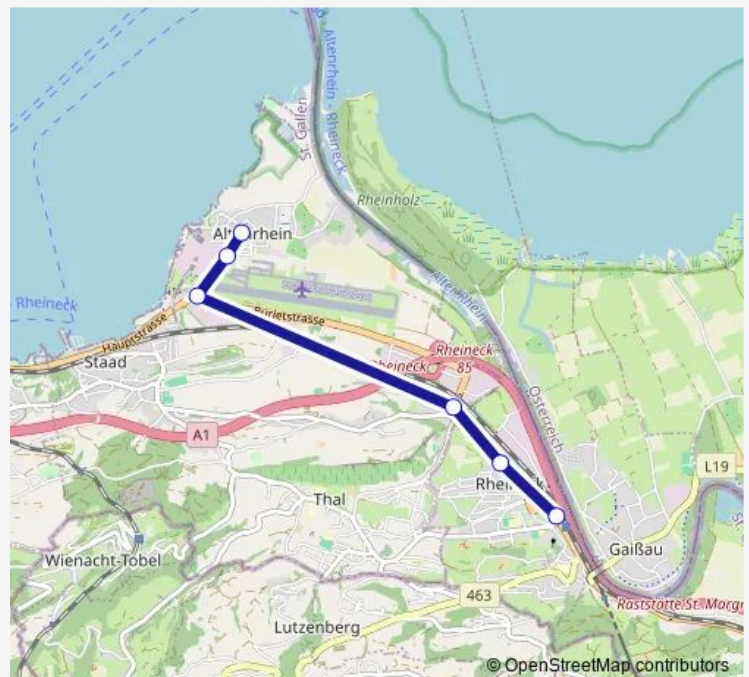

Bus 305

[Go to website](#)

Direction

Altenrhein, Dorf — Rheineck, Bahnhof

6 stops

[Open route schedule](#)

Altenrhein, Dorf

Altenrhein, Flugplatz

Wednesday 05:38-23:08

Thursday 05:38-23:08

Friday 05:38-00:08⁺¹

Saturday 07:08-00:08⁺¹

Sunday 08:08-18:08

Route info

Direction: Altenrhein, Dorf

Stops: 6

Trip Duration: 0 hour 13 min

■ 305

Direction

Rheineck, Bahnhof — Altenrhein, Dorf

7 stops

[Open route schedule](#)

Rheineck, Bahnhof

Rheineck, Schwimmbad

Thal, Buriel

Altenrhein, Hegi

Altenrhein, Am Rhein

Altenrhein, Schulhaus

Altenrhein, Dorf

Route schedule

Rheineck, Bahnhof — Altenrhein, Dorf

Monday	05:29-22:59
Tuesday	05:29-22:59
Wednesday	05:29-22:59
Thursday	05:29-22:59
Friday	05:29-23:59
Saturday	06:59-23:59
Sunday	07:59-17:59