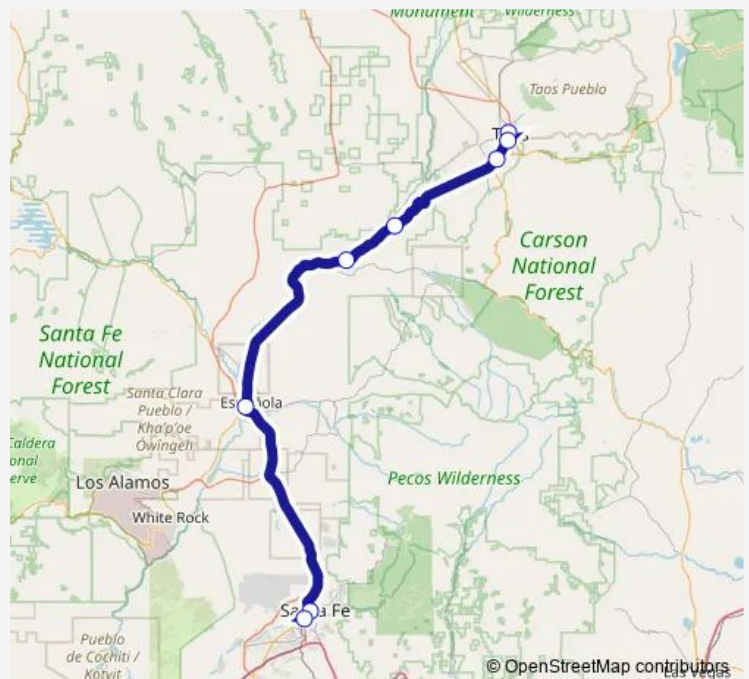

Bus 305 Taos Express

[Go to website](#)

Direction

Guadalupe Parking Lot — South Capitol Station - Shelter 8

8 stops

[Open route schedule](#)

Guadalupe Parking Lot

Taos County Administration Building

Monday —

Tuesday —

Wednesday —

Thursday —

Friday —

Saturday 08:10-13:00

Sunday 08:10-13:00

Route info

Direction: Guadalupe Parking Lot

Stops: 8

Trip Duration: 1 hour 45 min

305 — Taos Express

Direction

South Capitol Station - Shelter 8 — Guadalupe Parking Lot

8 stops

[Open route schedule](#)

Saturday 10:10-15:00

Sunday 10:10-15:00

Route info

Direction: South Capitol Station - Shelter 8

Stops: 8

Trip Duration: 1 hour 45 min

305 Bus time schedules and route maps are available in an offline PDF at busmaps.com. Use the busmaps.com website to see live bus times, train schedule or subway schedule, and step-by-step directions for all public transit in Taos