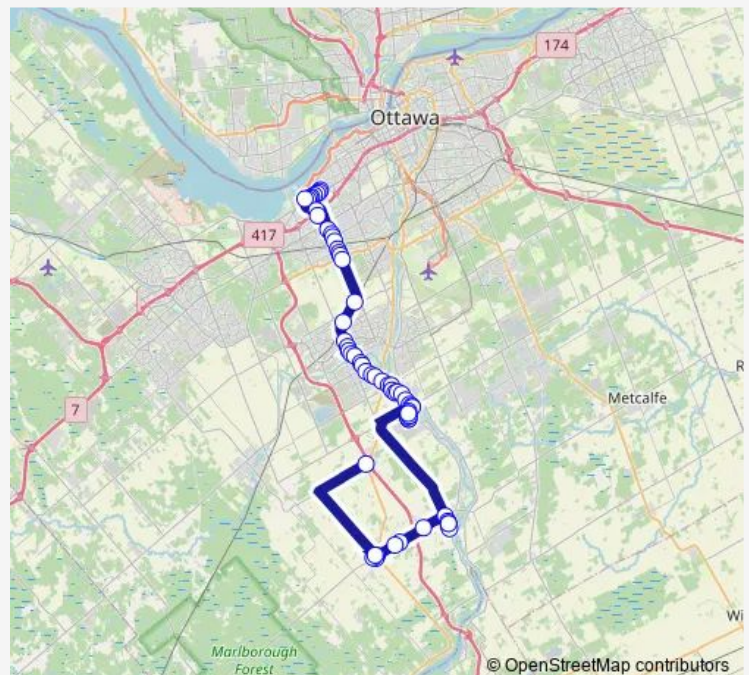

Fallowfield

Longfields

Strandherd

Route schedule

Carlingwood - Loblaws — Century / Prince OF Wales

Monday —

Tuesday —

Wednesday —

Thursday —

Friday 14:30

Saturday —

Sunday —

Route info

Direction: Carlingwood - Loblaws

Stops: 62

Trip Duration: 1 hour 14 min

Long Island / Cindy Hill

Long Island / West

Long Island / Edward

Long Island / Bridge

Bridge / West River

Bridge / Main

Maple / Scharfield

Scharfield / Beaverwood