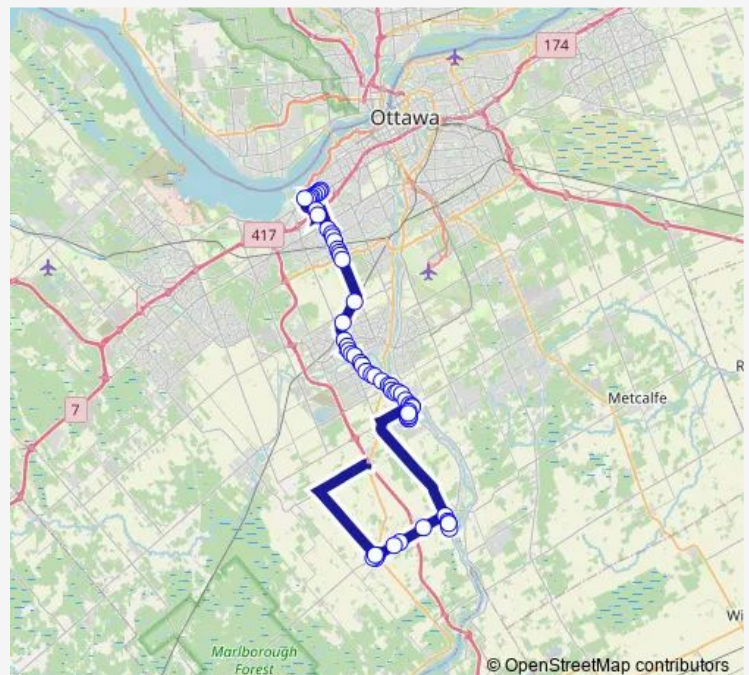

### Route schedule

Carlingwood - Loblaws — Fourth Line / Andrew

Monday 14:30

Tuesday 14:30

Wednesday 14:30

Thursday 14:30

Friday 14:30

Saturday —

### Route info

Direction: Carlingwood - Loblaws

Stops: 62

Trip Duration: 1 hour 6 min

305

BusMaps

Marketplace 1A (A)

Barrhaven Centre 1A (A)

## Route info

Direction: Fourth Line / Andrew

Stops: 60

Trip Duration: 1 hour 14 min

Long Island / Cindy Hill

Long Island / Lena

Long Island / Driscoll

Mclean / Driscoll