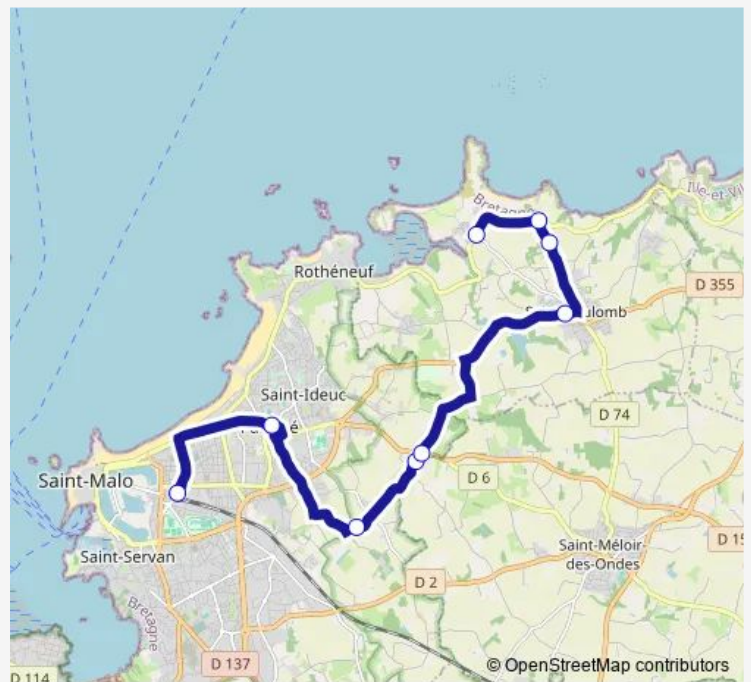

Bus 305 Ligne 305

[Go to website](#)**Direction**

Gares - Quai F — La Guimorais

9 stops

[Open route schedule](#)

Gares - Quai F

Paramé Mairie

La Buzardière

Les Petits Douets

L'Afrique

Place du Marché

La Mare

La Touesse Plage

La Guimorais

Route schedule

Gares - Quai F — La Guimorais

Monday 17:33

Tuesday 17:33

Wednesday —

Thursday 17:33

Friday 17:33

Saturday —

Sunday —

Route info

Direction: Gares - Quai F

Stops: 9

Trip Duration: 0 hour 32 min

305 — Ligne 305

305 Bus time schedules and route maps are available in an offline PDF at busmaps.com. Use the busmaps.com website to see live bus times, train schedule or subway schedule, and step-by-step directions for all public transit in Saint-Malo