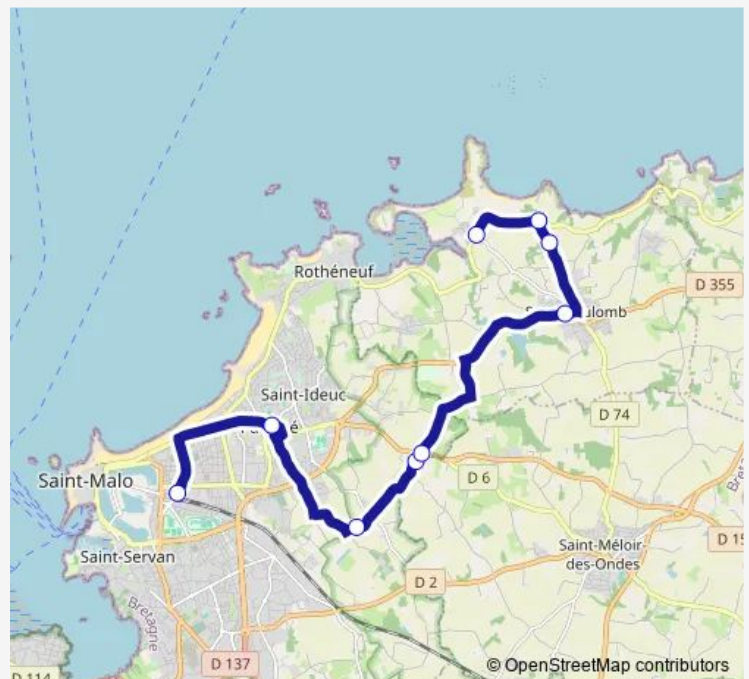

# Bus 305 Ligne 305

[Go to website](#)**Direction**

Gares - Quai F — La Guimorais

9 stops

[Open route schedule](#)

Gares - Quai F

Paramé Mairie

La Buzardière

Les Petits Douets

L'Afrique

Place du Marché

La Mare

La Touesse Plage

La Guimorais

**Route schedule**

Gares - Quai F — La Guimorais

Monday 17:33

Tuesday 17:33

Wednesday —

Thursday 17:33

Friday 17:33

Saturday —

Sunday —

**Route info**

Direction: Gares - Quai F

Stops: 9

Trip Duration: 0 hour 32 min

305 — Ligne 305

305 Bus time schedules and route maps are available in an offline PDF at [busmaps.com](https://busmaps.com). Use the [busmaps.com](https://busmaps.com) website to see live bus times, train schedule or subway schedule, and step-by-step directions for all public transit in Saint-Malo