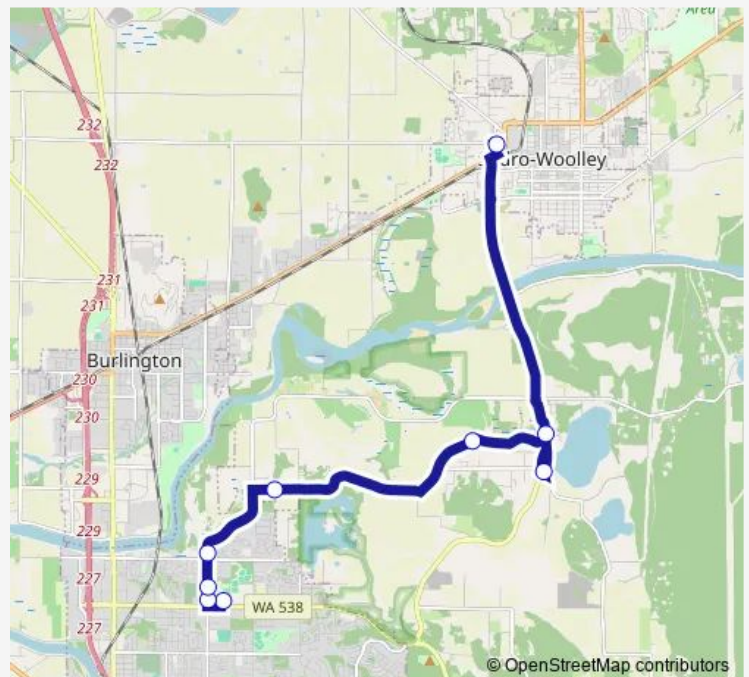

Nwcta

Francis & Monica Dr

Swan Road and Carol Place westbound

Mud Lake Rd Nb

Front & Beaver Lake

Clear Lake Post Office

Sedro Woolley Park and Ride

Route schedule

Skagit Valley College — Sedro Woolley Park and Ride

Monday 08:14-19:14

Tuesday 08:14-19:14

Wednesday 08:14-19:14

Thursday 08:14-19:14

Friday 08:14-19:14

Saturday 08:14-17:14

Sunday 08:14-17:14

Route info

Direction: Skagit Valley College

Stops: 9

Trip Duration: 0 hour 23 min

Direction

Sedro Woolley Park and Ride — Skagit Valley College

10 stops

[Open route schedule](#)

Thursday	07:40-18:40
----------	-------------

Friday	07:40-18:40
--------	-------------

Saturday	08:40-16:40
----------	-------------

Sunday	08:40-16:40
--------	-------------

Route info

Direction: Sedro Woolley Park and Ride