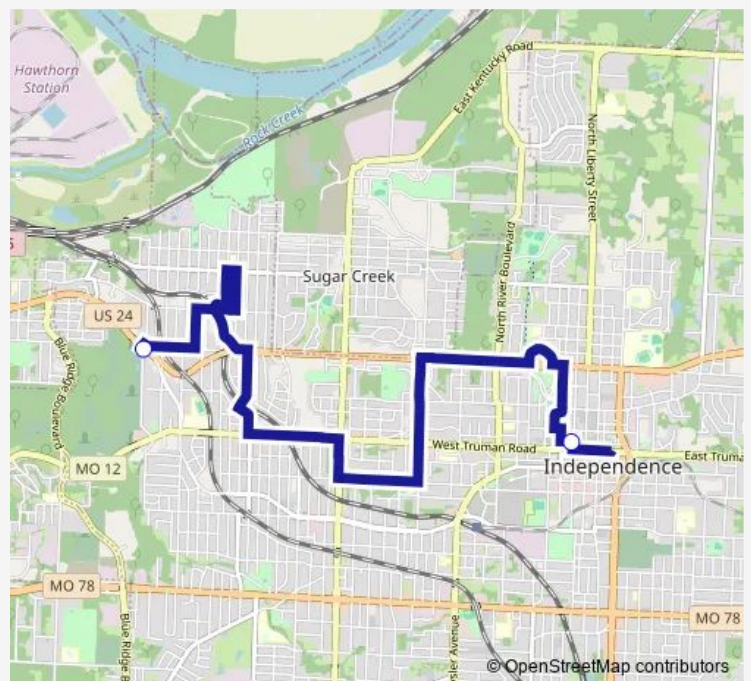

Bus 305 Orange Route

[Go to website](#)

Direction

ON 24 HWY AT Brookside Eastbound — ON White OAK AT Osage Eb

2 stops

[Open route schedule](#)

ON 24 HWY AT Brookside Eastbound

ON White OAK AT Osage Eb

Route schedule

ON 24 HWY AT Brookside Eastbound — ON White OAK AT Osage Eb

Monday	08:05-16:05
Tuesday	08:05-16:05
Wednesday	08:05-16:05
Thursday	08:05-16:05
Friday	08:05-16:05
Saturday	10:35-16:35
Sunday	—

Route info

Direction: ON 24 HWY AT Brookside Eastbound

Stops: 2

Trip Duration: 0 hour 22 min

305 — Orange Route

Direction

ON Truman AT Main Westbound — ON 24 HWY AT Brookside Eastbound

3 stops

[Open route schedule](#)

ON Truman AT Main Westbound

ON Truman AT Osage Wb

ON 24 HWY AT Brookside Eastbound

Route schedule

ON Truman AT Main Westbound — ON 24 HWY AT Brookside Eastbound

Monday	06:35-16:35
Tuesday	06:35-16:35
Wednesday	06:35-16:35
Thursday	06:35-16:35
Friday	06:35-16:35
Saturday	12:05-16:05
Sunday	—