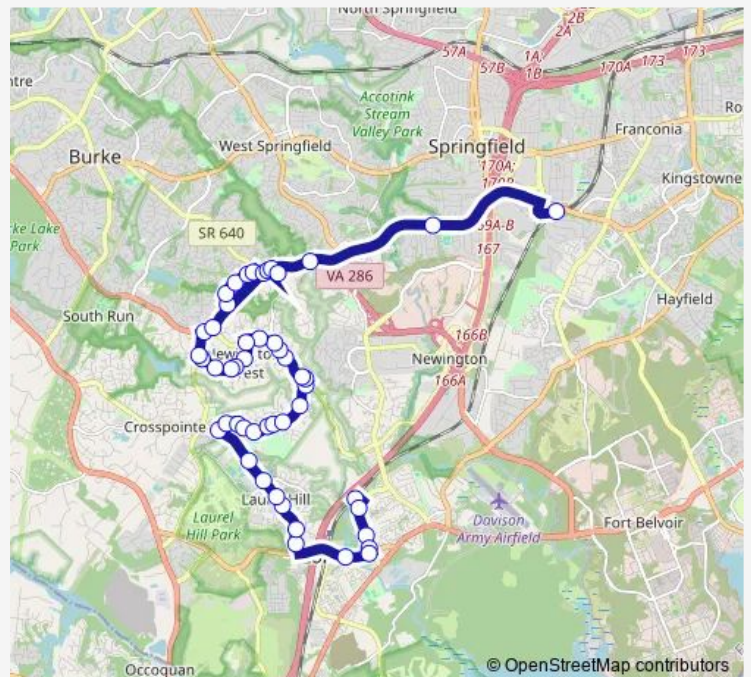

Monday 05:00-21:00

Tuesday 05:00-21:00

Wednesday 05:00-21:00

Thursday 05:00-21:00

Friday 05:00-21:00

Saturday —

Sunday —

Route info

Direction: Lorton Vre Bay C

Stops: 49

Trip Duration: 0 hour 40 min

305 — Newington Forest - Silverbrook Road

Southrun Rd and Pohick Rd

Pohick Rd and Southrun Rd

Pohick Rd and Cliffforest Dr

Pohick Rd and Magic Leaf Rd