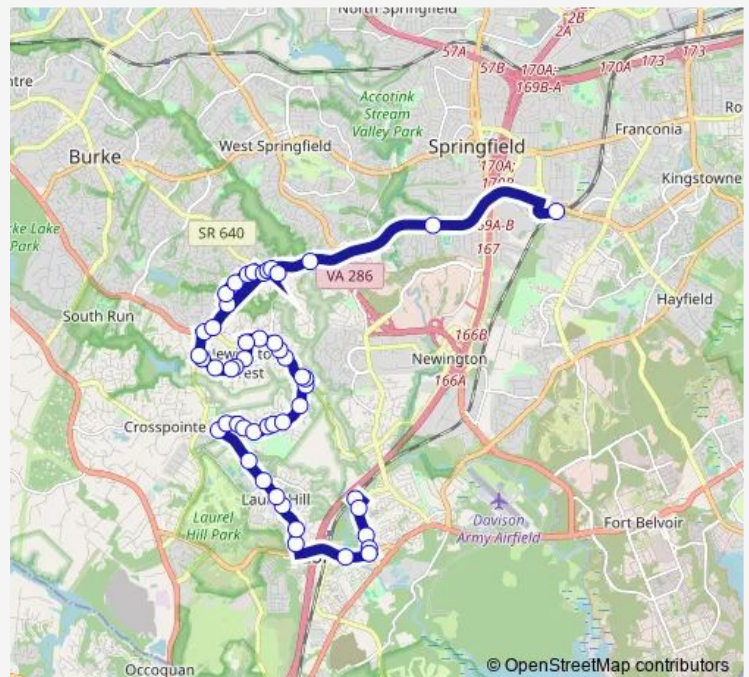

Monday 05:00-21:00

Tuesday 05:00-21:00

Wednesday 05:00-21:00

Thursday 05:00-21:00

Friday 05:00-21:00

Saturday —

Sunday —

Route info

Direction: Lorton Vre Bay C

Stops: 49

Trip Duration: 0 hour 40 min

305 — Newington Forest - Silverbrook Road

Southrun Rd and Pohick Rd

Pohick Rd and Southrun Rd

Pohick Rd and Cliffforest Dr

Pohick Rd and Magic Leaf Rd