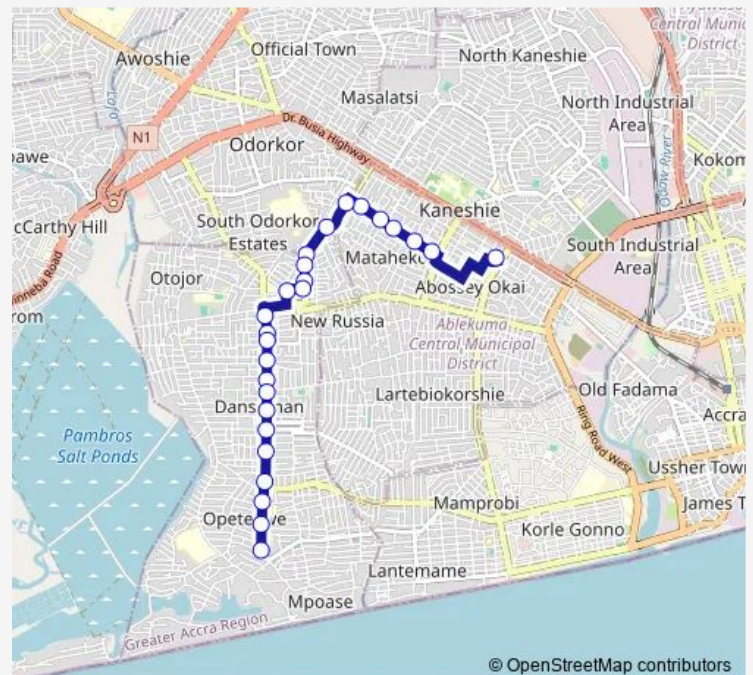

Thursday 06:00

Friday 06:00

Saturday 06:00

Sunday 06:00

Route info

Direction: Kaneshie

Stops: 26

Trip Duration: 0 hour 32 min