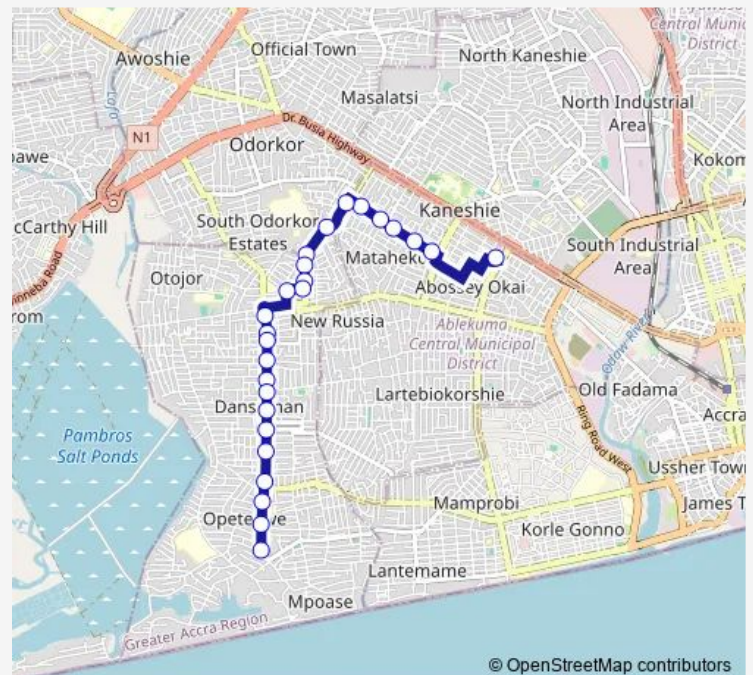

Thursday 06:00

Friday 06:00

Saturday 06:00

Sunday 06:00

Route info

Direction: Kaneshie

Stops: 26

Trip Duration: 0 hour 32 min