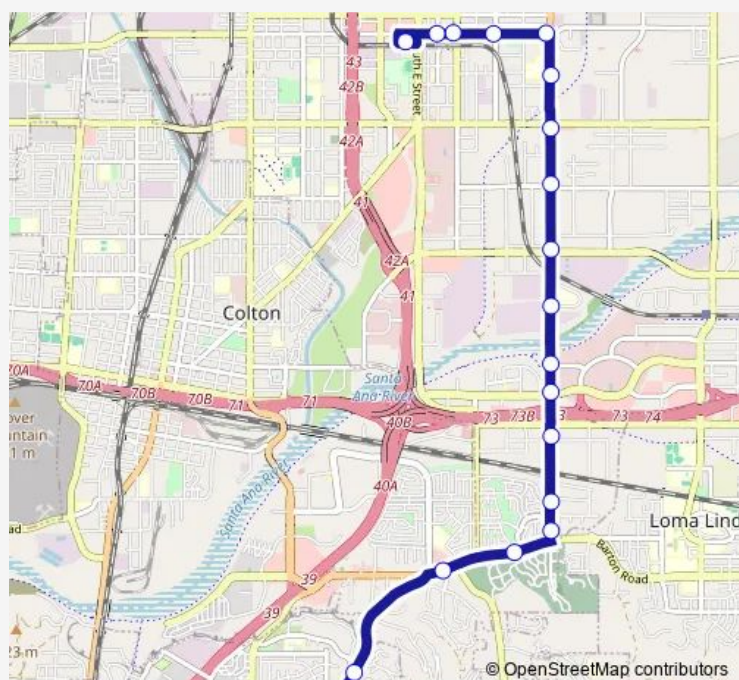

Washington @ Mojave Wb Ns

Barton @ Walin Sb Ns

Barton @ Grand Terrace Sb Fs

Route schedule

San Bernardino Transit Center — Barton @ Town Square
Eb Ns

Monday 14:40-21:54

Tuesday 14:40-21:54

Wednesday 14:40-21:54

Thursday 14:40-21:54

Friday 14:40-21:54

Saturday 08:55-14:55

Sunday 06:55-10:55

Route info

Direction: San Bernardino Transit Center

Stops: 27

Trip Duration: 0 hour 26 min

305 — SAN Bdno-Waterman-Grand Terrace

Barton @ Preston Wb Fs

Barton @ Palm Wb Ns

Barton @ Mt Vernon Wb Ns

Barton @ Canal Wb Fs

Barton @ Town Square Wb Fs

Barton @ Town Square Eb Ns

Direction

San Bernardino Transit Center — Barton @ Town Square
Eb Ns

27 stops

[Open route schedule](#)

San Bernardino Transit Center

Rialto @ D Eb Ns

Rialto @ Arrowhead Eb Ns

Rialto @ Sierra Way Eb Ns

Rialto @ Allen Eb Ns