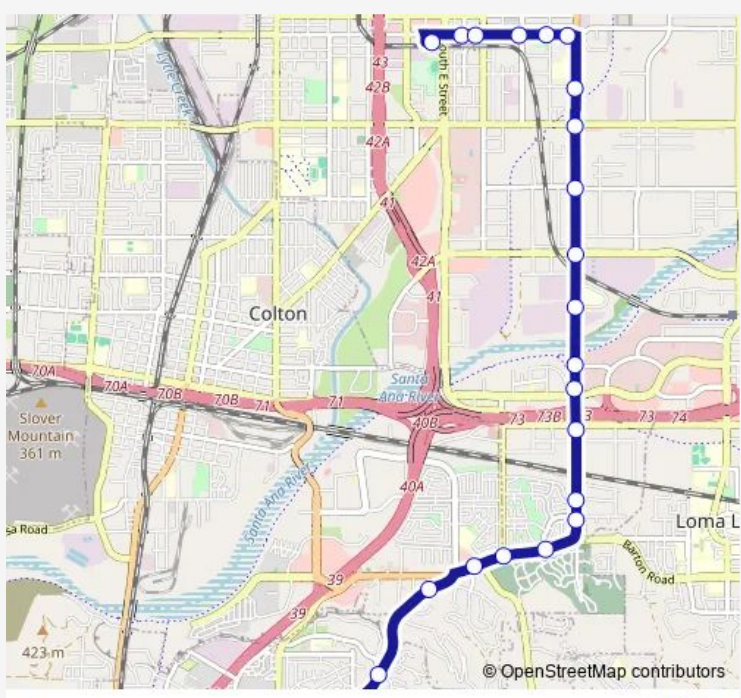

Bus 305 SAN Bdno-Waterman-Grand Terrace

[Go to website](#)

Direction
 San Bernardino Transit Center — Barton @ Town Square
 Eb Ns
 27 stops
[Open route schedule](#)

- San Bernardino Transit Center
- Rialto @ D Eb Ns
- Rialto @ Arrowhead Eb Ns
- Rialto @ Sierra Way Eb Ns
- Rialto @ Allen Eb Ns
- Rialto @ Waterman Eb Ns
- Waterman @ Valley Sb Fs
- Waterman @ Mill Sb Fs
- Waterman @ Central Sb Fs
- Waterman @ Orange Show Sb Fs
- Waterman @ Parkcenter Sb Ns
- Waterman @ Vanderbilt Sb Ns
- Waterman @ Hospitality Sb Ns
- Waterman @ Redlands Sb Fs
- Waterman @ Commercial Sb Fs
- Waterman @ Wier Sb Fs
- Barton @ Wier Wb Fs
- Barton @ Hunts Wb Ns
- Washington @ Mojave Wb Ns
- Barton @ Walin Sb Ns
- Barton @ Grand Terrace Sb Fs

Route schedule
 San Bernardino Transit Center — Barton @ Town Square
 Eb Ns

Monday	05:40-21:54
Tuesday	05:40-21:54
Wednesday	05:40-21:54
Thursday	05:40-21:54
Friday	05:40-21:54
Saturday	06:55-19:55
Sunday	06:55-17:55

Route info
 Direction: San Bernardino Transit Center
 Stops: 27
 Trip Duration: 0 hour 26 min

305 — SAN Bdno-Waterman-Grand Terrace **BusMaps**

Barton @ Preston Wb Fs

Barton @ Palm Wb Ns

Barton @ Mt Vernon Wb Ns

Barton @ Canal Wb Fs

Barton @ Town Square Wb Fs

Barton @ Town Square Eb Ns

Direction

Barton @ Town Square Eb Ns — San Bernardino Transit Center

24 stops

[Open route schedule](#)

Barton @ Town Square Eb Ns