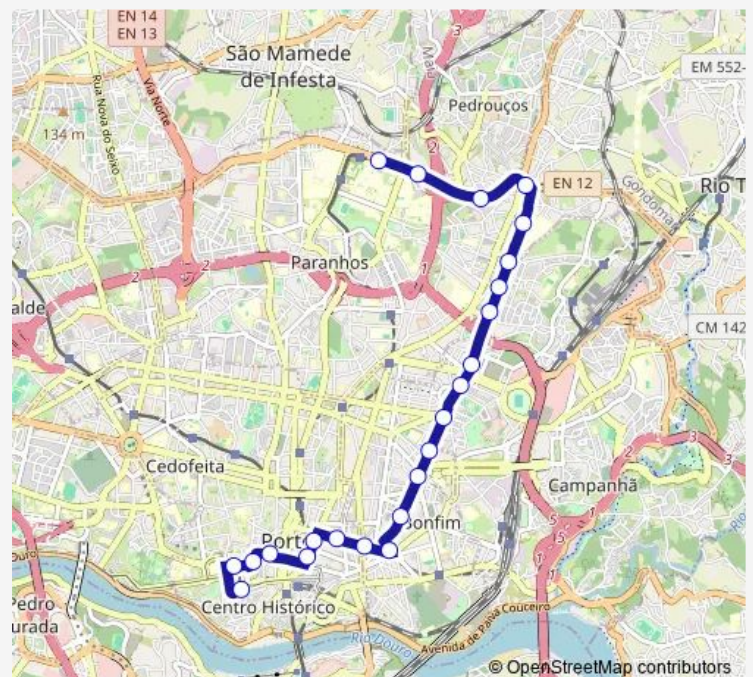

### Route schedule

Hosp. S. João (Circunvalação) — Cordoaria

Monday 06:05-24:00

Tuesday 06:05-24:00

Wednesday 06:05-24:00

Thursday 06:05-24:00

Friday 06:05-24:00

Saturday 06:05-24:00

### Route info

Direction: Hosp. S. João (Circunvalação)

Stops: 23

Trip Duration: 0 hour 37 min

305 — Cordoaria - Hospital De S.João

Carmo

Cordoaria