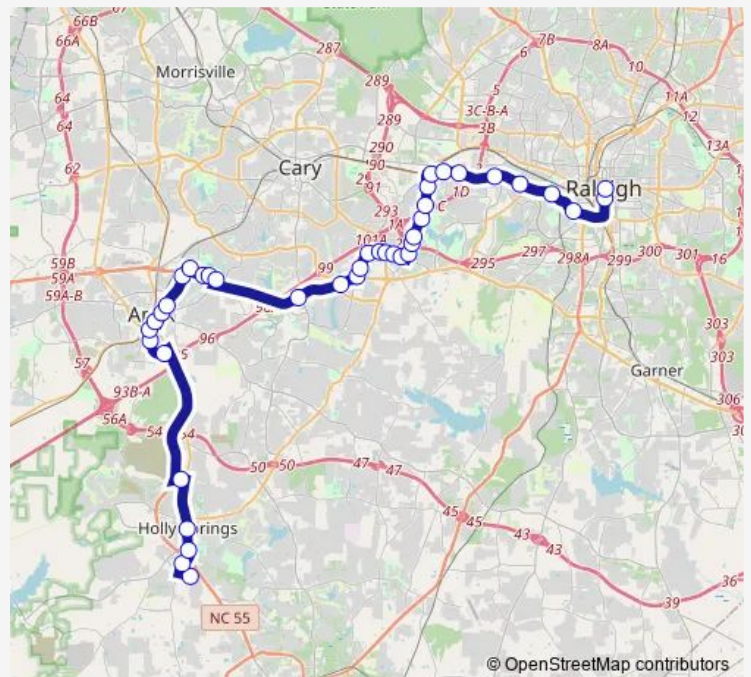

**Bus 305 Route 305**

[Go to website](#)

**Direction**

Ralph Stephens Rd at Collins Crossings Rd — Wilmington St at Morgan St

40 stops

[Open route schedule](#)

- Ralph Stephens Rd at Collins Crossings Rd
- S Main St at Village Walk Dr (Nb)
- S Main St at Rex Hospital (Nb)
- Main St at Center St (Nb)
- Sportsmanship Way at Ting Park Park-and-Ride (Wb)
- Apex Peakway at Hughes St (Wb)
- Hughes St at James St (Nb)
- Hughes St at Williams St (Nb)
- Chatham St at Hughes St (Eb)
- Mason St at Old Mill Village Dr (NB) Apex Town Hal
- Laura Duncan Rd at Apex Peakway (Nb)
- Laura Duncan Rd at US 64 (Nb)
- Pine Plaza Dr at Laura Duncan Rd (Eb)
- Pine Plaza Dr at Costco (Eb)
- Pine Plaza Dr at Shepherds Vineyard Dr (Eb)
- lake Pine Dr at Pine Plaza Dr (Eb)
- Tryon Rd at Kildaire Farm Rd (Eb)
- Tryon Rd at SE Cary Pkwy (Eb)
- Piney Plains Rd at Tryon Rd (Eb)
- Piney Plains Rd at Scarlet Sky Ln (Eb)
- Dillard Dr at Piney Plains Rd (Eb)

**Route schedule**

Ralph Stephens Rd at Collins Crossings Rd — Wilmington St at Morgan St

Monday	06:28-19:32
Tuesday	06:28-19:32
Wednesday	06:28-19:32
Thursday	06:28-19:32
Friday	06:28-19:32
Saturday	—
Sunday	—

**Route info**

Direction: Ralph Stephens Rd at Collins Crossings Rd

Stops: 40

Trip Duration: 1 hour 22 min

305 — Route 305

Dillard Dr at Meeting St (Eb)

Dillard Dr at Walnut St (Eb)

Dillard Dr at Corning Rd (Eb)

## Route info

Direction: Wilmington St at Morgan St

Stops: 42

Trip Duration: 1 hour 22 min

Tryon Rd at Cary Pkwy (Wb)

Tryon Rd at New Waverly Pl (Wb)

Tryon Rd at Wakemed Cary Hospital (Wb)

Pine Plaza Dr at Lake Pine Dr (Wb)