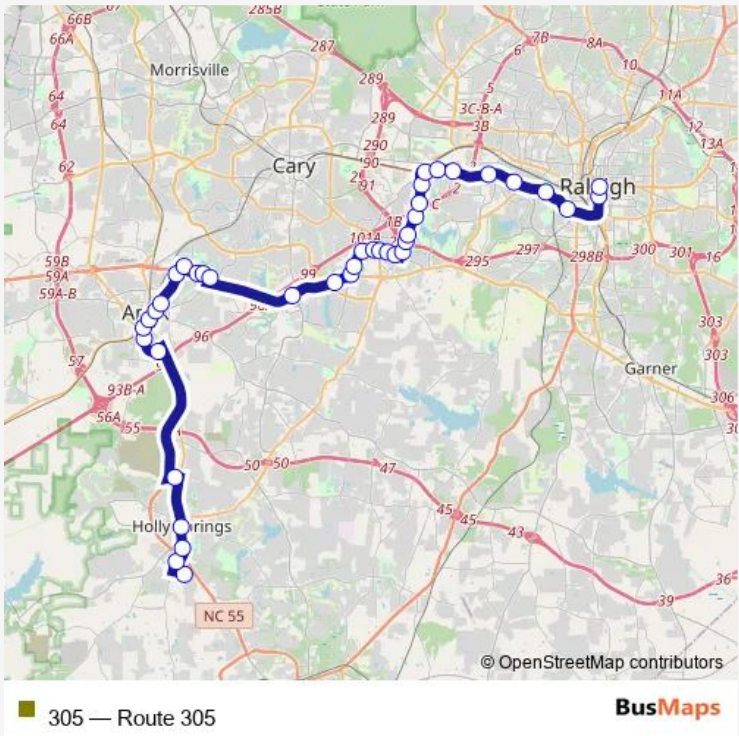

**Bus 305 Route 305**

[Go to website](#)

**Direction**  
 Wilmington St at Morgan St — Ralph Stephens Rd at Collins Crossings Rd  
 42 stops  
[Open route schedule](#)

- Wilmington St at Morgan St
- Salisbury St at Morgan St (Sb)
- Salisbury St at Davie St (Sb)
- Salisbury St at South St (Sb)
- Western Blvd at Boylan Ave (Wb)
- Western Blvd at Ashe Ave (Wb)
- Western Blvd at Morrill Dr (Wb)
- Western Blvd at Whitmore Dr (Wb)
- Western Blvd at Merendino St (Wb)
- Western Blvd at Gannett St (Wb)
- Western Blvd at Powell Dr (Wb)
- Jones Franklin Rd at Hunt Club Ln (Sb)
- Jones Franklin Rd at Vann St (Sb)
- Jones Franklin Rd at Ft Sumter Rd (Sb)
- Jones Franklin Rd at Capital Center Dr (Sb)
- Jones Franklin Rd at Centerview Dr (Sb)
- Jones Franklin Rd at Woodsdale Rd (Sb)
- Jones Franklin Rd at Crossroads Blvd (Sb)
- Dillard Dr at Jones Franklin Rd (Wb)
- Dillard Dr at Columbus Ave (Wb)
- Dillard Dr at Walnut St (Wb)

**Route schedule**  
 Wilmington St at Morgan St — Ralph Stephens Rd at Collins Crossings Rd

Monday	07:00-18:05
Tuesday	07:00-18:05
Wednesday	07:00-18:05
Thursday	07:00-18:05
Friday	07:00-18:05
Saturday	—
Sunday	—

**Route info**  
 Direction: Wilmington St at Morgan St  
 Stops: 42  
 Trip Duration: 1 hour 32 min

Dillard Dr at Piney Plains Rd (Wb)

Piney Plains Rd at Scarlet Sky Ln (Wb)

Piney Plains Rd at Tryon Rd (Wb)

## Route info

Direction: Wilmington St at Morgan St

Stops: 37

Trip Duration: 0 hour 59 min

Tryon Rd at Cary Pkwy (Wb)

Tryon Rd at New Waverly Pl (Wb)

Tryon Rd at Wakemed Cary Hospital (Wb)

Pine Plaza Dr at Lake Pine Dr (Wb)