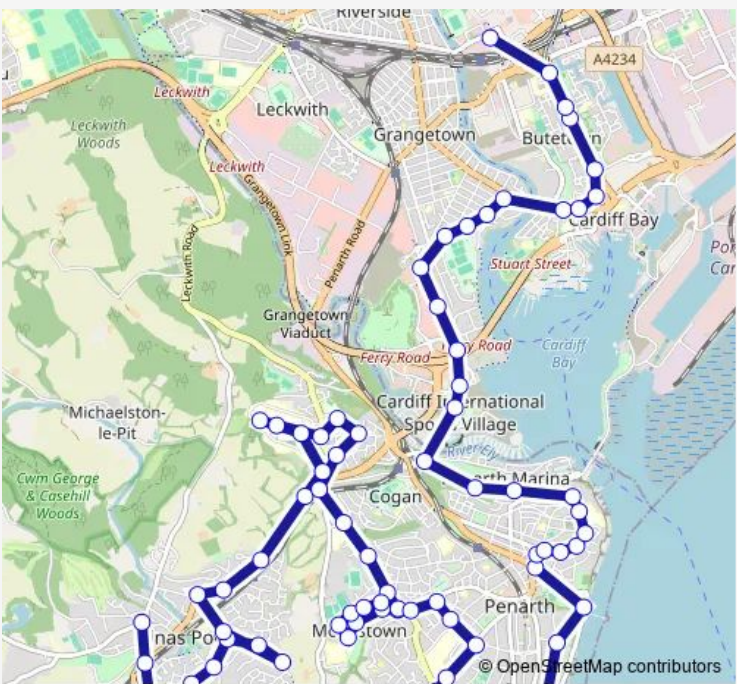

Bus 305 Cardiff - Dinas Powys via Cardiff Bay, Penarth Marina, Redlands Heights, Llandough Hospital

[Go to website](#)

Direction
Nat West Bank — Cardiff Bus Interchange Bay 13
74 stops
[Open route schedule](#)

- Nat West Bank
- Dinas Powys Railway Station
- Bryn-y-Don
- Hebron Hall
- Laburnum Way
- Sunnycroft Lane
- Old Murch Post Office
- Murch Crescent
- Dinas Powys Medical Centre
- The Malthouse
- Dinas Powys Primary School
- Brookside
- Eastbrook
- Llandough Church
- Merrie Harrier
- Llandough Hospital Stand 3
- Llandough Hospital Stand 4
- Llandough Hospital Stand 5
- Llandough Hospital Stand 2
- Dochdwy Road
- Dochdwy Road

Route schedule
Nat West Bank — Cardiff Bus Interchange Bay 13

Monday	07:50-19:50
Tuesday	07:50-19:50
Wednesday	07:50-19:50
Thursday	07:50-19:50
Friday	07:50-19:50
Saturday	07:50-19:50
Sunday	—

Route info
Direction: Nat West Bank
Stops: 74
Trip Duration: 1 hour 24 min

■ 305 — Cardiff - Dinas Powys via Cardiff Bay, Penarth Marina, Redlands Heights, Llandough Hospital **BusMaps**