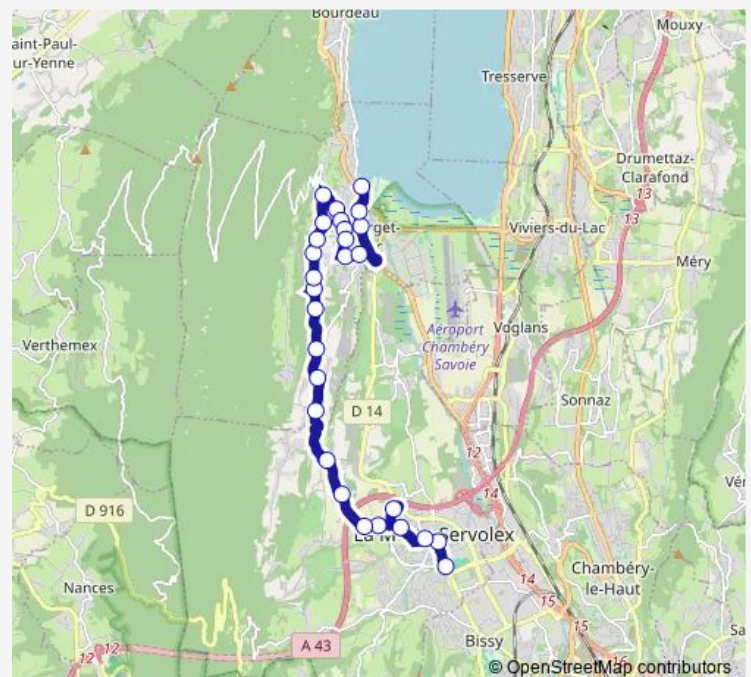

Thursday 12:05-17:36

Friday 12:05-17:36

Saturday —

Sunday —

Route info

Direction: Clos Fleuri

Stops: 28

Trip Duration: 0 hour 31 min

■ 305 — Clos Fleuri - Plage du Bourget

BusMaps

Vert Village

Ravonnet

Montée St Jean

Plaisse

Mairie Le Bourget

Bel Air

Plage du Bourget

Direction

Plage du Bourget — Clos Fleuri

28 stops

[Open route schedule](#)

Plage du Bourget

Bel Air

Mairie Le Bourget

Monday 07:18-12:53

Tuesday 07:18-12:53

Wednesday 07:18-08:11

Thursday 07:18-12:53

Friday 07:18-12:53

Saturday —

Sunday —

Route info