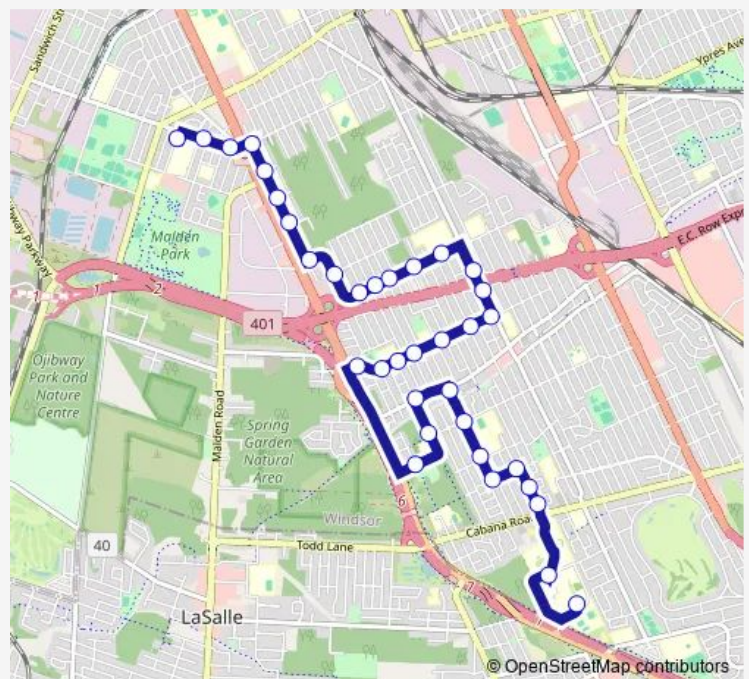

Dominion at E.C. Row

Route schedule

St Clair College Front Entrance — Hotel Dieu Grace Healthcare

Monday 06:30-23:30

Tuesday 06:30-23:30

Wednesday 06:30-23:30

Thursday 06:30-23:30

Friday 06:30-23:30

Saturday 08:30-22:30

Sunday 09:30-19:30

Route info

Direction: St Clair College Front Entrance

Stops: 35

Trip Duration: 0 hour 27 min

305 — Route 305

Northwood at Curry

Daytona at Malden

Daytona at Totten

Prince at Hillcrest

Prince at Connaught

Hotel Dieu Grace Healthcare

Direction

Hotel Dieu Grace Healthcare — St Clair College Front Entrance

38 stops

[Open route schedule](#)

Hotel Dieu Grace Healthcare

Prince at Whitney

Prince at Poplar

Totten at Daytona

Daytona at Malden

Daytona at Manitoba

Daytona at Kenora