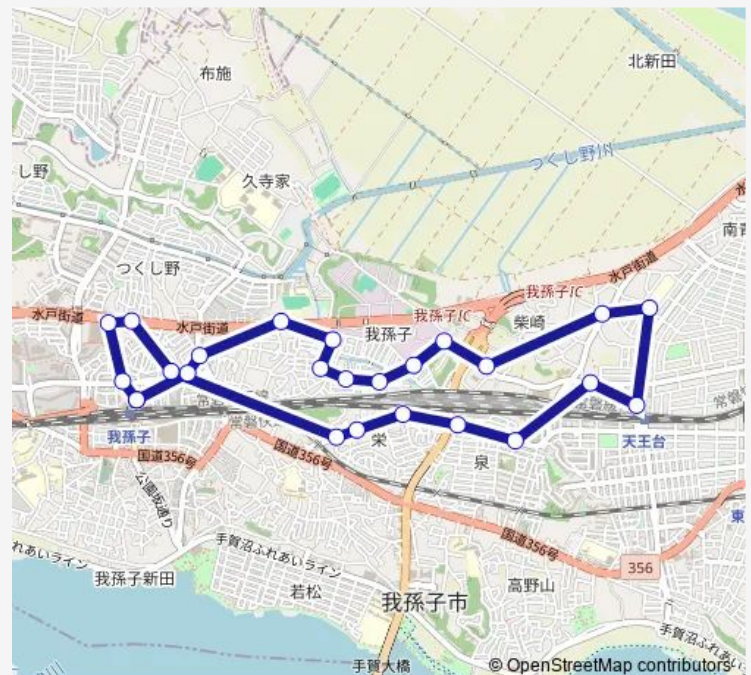

Thursday 09:30-17:05

Friday 09:30-17:05

Saturday 09:30-17:05

Sunday 09:30-17:05

Route info

Direction: 我孫子駅北口

Stops: 25

Trip Duration: 0 hour 45 min