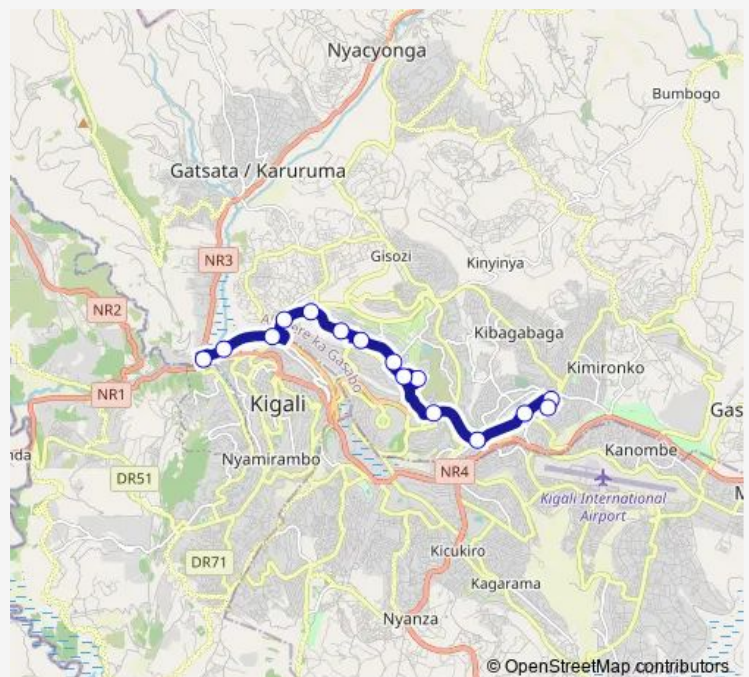

Police

Kwakiruhura

Kinamba

kukiraro

Kumagare

Nyabugogo Taxi Park

Route schedule

Kimironko- kibagabaga to nyabugogo taxi park — Nyabu-
gogo Taxi Park

Monday 06:34

Tuesday 06:34

Wednesday 06:34

Thursday 06:34

Friday 06:34

Saturday —

Sunday —

Route info

Direction: Kimironko- kibagabaga to nyabugogo taxi park

Stops: 15

Trip Duration: 0 hour 33 min

■ 305 — Rftc - Zone III and IV - 305

Direction

Nyabugogo - karama — Kimironko taxi park

16 stops

[Open route schedule](#)

Sunday —

Route info

Direction: Nyabugogo. kinamba. gakinjiro. batsinda

Stops: 15

Trip Duration: 0 hour 37 min

305 Bus time schedules and route maps are available in an offline PDF at busmaps.com. Use the busmaps.com website to see live bus times, train schedule or subway schedule, and step-by-step directions for all public transit in Kigali