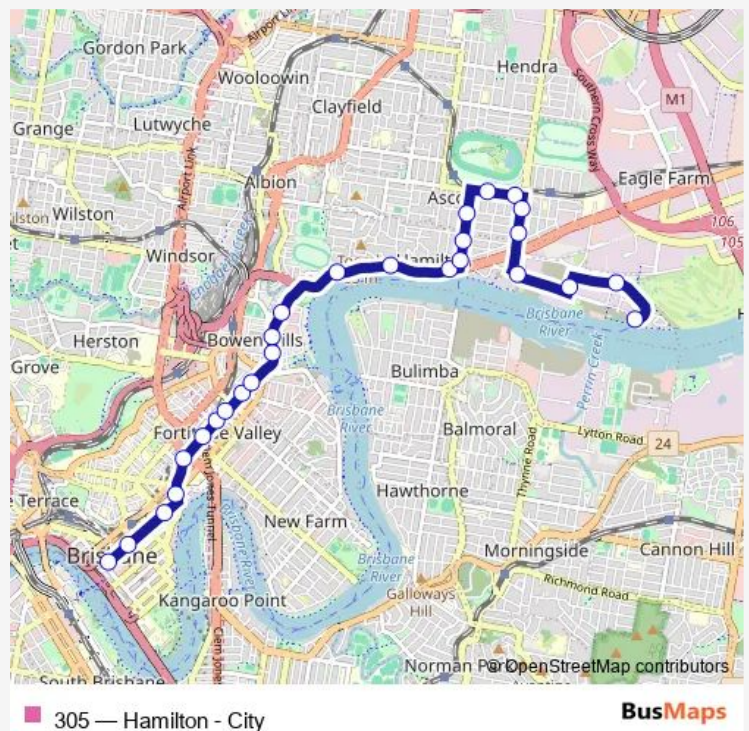

Bus 305 Hamilton - City

[Go to website](#)

Direction

Adelaide Street Stop 18 at City Hall — Macarthur Ave at Northshore Ferry

27 stops

[Open route schedule](#)

- Adelaide Street Stop 18 at City Hall
- Adelaide Street Stop 23 near David Jones
- Adelaide Street Stop 29 near Wharf St
- Queen Street Stop 67 near Ann St (Orient)
- Wickham Street Stop 225 near Little St
- Wickham Street Stop 229 near Warner St
- Wickham St at Bridge Street, stop 5
- Wickham St at East Street Stop 6
- Wickham St at Light Street, stop 7
- Wickham St at Knapp Street Stop 8
- Breakfast Creek Rd at Riverpark Stop 9
- Breakfast Creek Rd at Evelyn Street Stop 10
- Breakfast Creek Rd at Newstead House, stop 12
- Kingsford Smith Dr at Cooksley Street, stop 13/14
- Kingsford Smith Dr at Crescent Road, stop 16
- Kingsford Smith Dr at Bretts Wharf, stop 19
- Racecourse Rd at Hamilton Central, stop 20
- Racecourse Rd at Kent Street, stop 21
- Racecourse Rd at Beatrice Terrace, stop 22
- Lancaster Rd at Napier Street, stop 24/14
- Lancaster Rd at Norman Street, stop 25/15

Route schedule

Adelaide Street Stop 18 at City Hall — Macarthur Ave at Northshore Ferry

Monday	16:22-18:32
Tuesday	16:22-18:32
Wednesday	16:22-18:32
Thursday	16:22-18:32
Friday	16:22-18:32
Saturday	—
Sunday	—

Route info

Direction: Adelaide Street Stop 18 at City Hall

Stops: 27

Trip Duration: 0 hour 33 min

Nudgee Rd near Hants St, stop 31/16

Nudgee Rd near Stevenson St, stop 30

Macarthur Ave at Portside

Theodore St at Macarthur Av

Macarthur Ave at Northshore Ferry — Adelaide Street Stop 47 near George St

Monday 06:27-08:24

Tuesday 06:27-08:24

Wednesday 06:27-08:24

Thursday 06:27-08:24

Friday 06:27-08:24

Saturday —

Sunday —