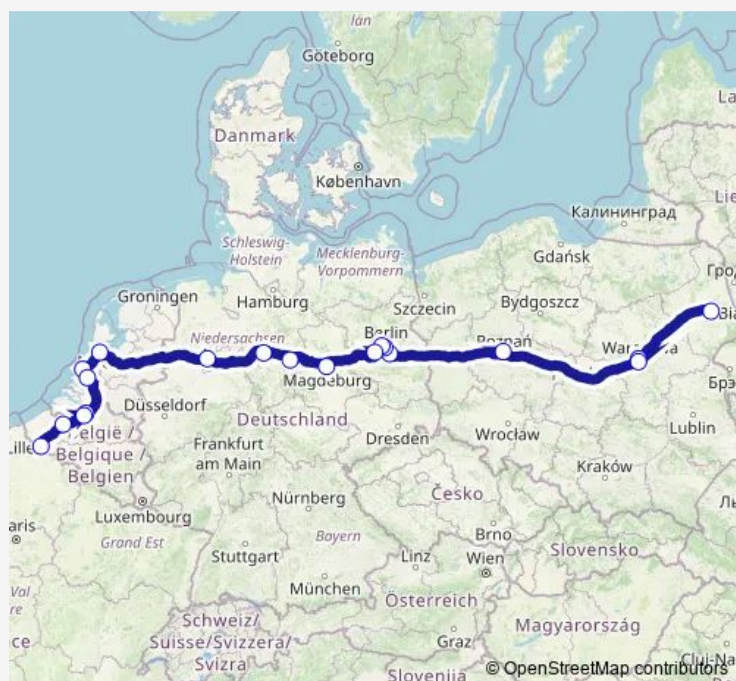

Amsterdam Sloterdijk

The Hague (Central Station)

Rotterdam Central Station

Antwerp (P+R Luchtbal)

Antwerp Linkeroever (Regatta Tram Station)

Ghent Dampoort (Bus parking)

Lille

### Route schedule

Bialystok, Bus Station — Lille

Monday	18:00
Tuesday	18:00
Wednesday	18:00
Thursday	18:00
Friday	18:00
Saturday	18:00
Sunday	18:00

### Route info

Direction: Bialystok, Bus Station

Stops: 19

Trip Duration: 26 hour 35 min

N1325 — Bialystok - Amsterdam - Lille

## Direction

Lille — Bialystok, Bus Station

19 stops

[Open route schedule](#)

Lille

Ghent Dampoort (Bus parking)

Antwerp Linkeroever (Regatta Tram Station)

Antwerp (P+R Luchtbal)