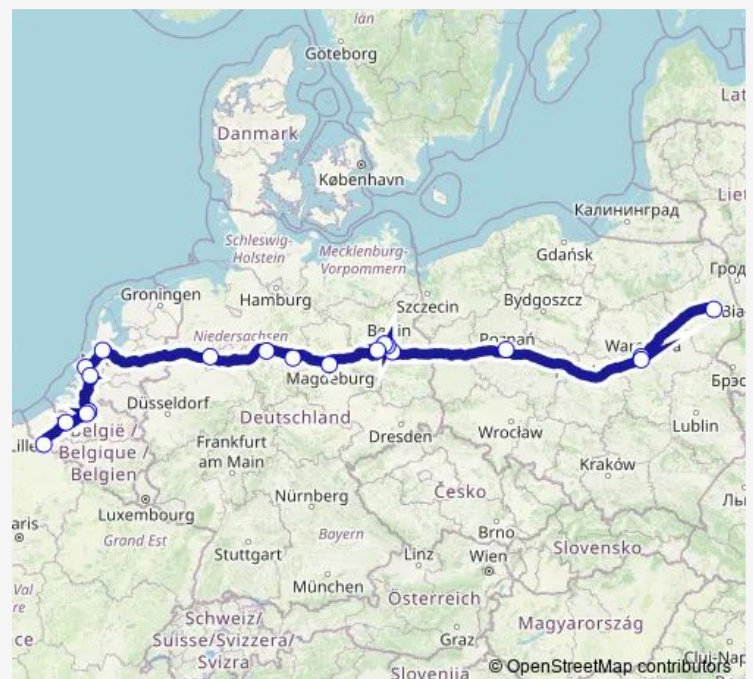

Warsaw, Bus Station West

Poznan, Bus Station

Flughafen Ber

S Südkreuz Bhf (Berlin)

Berlin ZOB [Fernbus]

S Potsdam Hauptbahnhof

Magdeburg, Zob

Brunswick central station

Hannover Hauptbahnhof/Zob

Osnabrück Hauptbahnhof/Zob

Amsterdam Sloterdijk

The Hague (Central Station)

Rotterdam Central Station

Antwerp (P+R Luchtbal)

Antwerp Linkeroever (Regatta Tram Station)

Ghent Dampoort (Bus parking)

Lille

Route schedule

Bialystok, Bus Station — Lille

Monday	18:00
Tuesday	18:00
Wednesday	18:00
Thursday	18:00
Friday	18:00
Saturday	18:00
Sunday	18:00

Route info

Direction: Bialystok, Bus Station

Stops: 19

Trip Duration: 26 hour 35 min

N1325 — Bialystok - Amsterdam - Lille

Direction

Lille — Bialystok, Bus Station

19 stops

[Open route schedule](#)

Lille

Ghent Dampoort (Bus parking)

Antwerp Linkeroever (Regatta Tram Station)