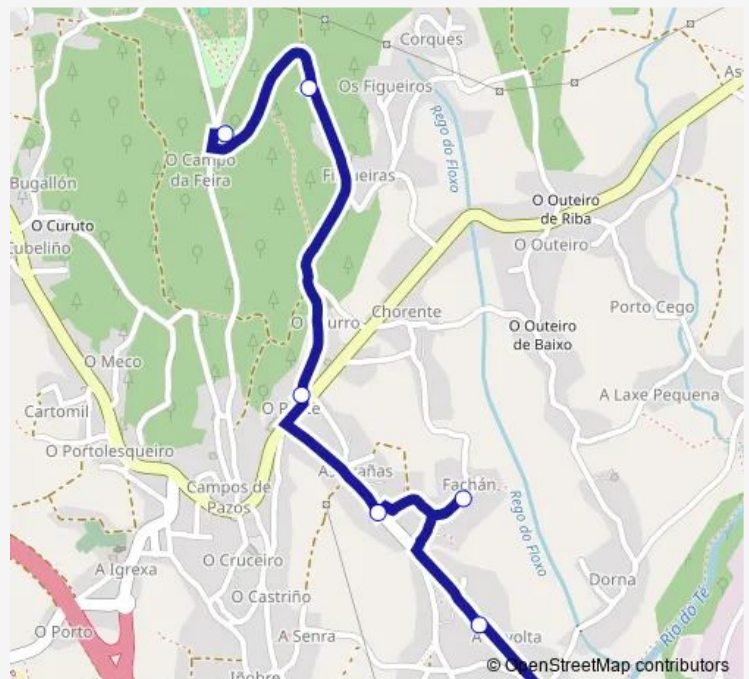

Bus XG847044 CEP Xosé María Brea Segade-Ponte De Te

[Go to website](#)

Direction

Ponte De Te — CEP Xosé María Brea Segad

7 stops

[Open route schedule](#)

Ponte De Te

Burato

Fachan

Brañas

Poste

Corques

CEP Xosé María Brea Segad

Route schedule

Ponte De Te — CEP Xosé María Brea Segad

Monday 09:08

Tuesday 09:08

Wednesday 09:08

Thursday —

Friday 09:08

Saturday —

Sunday —

Route info

Direction: Ponte De Te

Stops: 7

Trip Duration: 0 hour 12 min

XG847044 — CEP Xosé María Brea Segade-Ponte De Te

BusMaps

XG847044 Bus time schedules and route maps are available in an offline PDF at busmaps.com. Use the busmaps.com website to see live bus times, train schedule or subway schedule, and step-by-step directions for all public transit in Rianxo