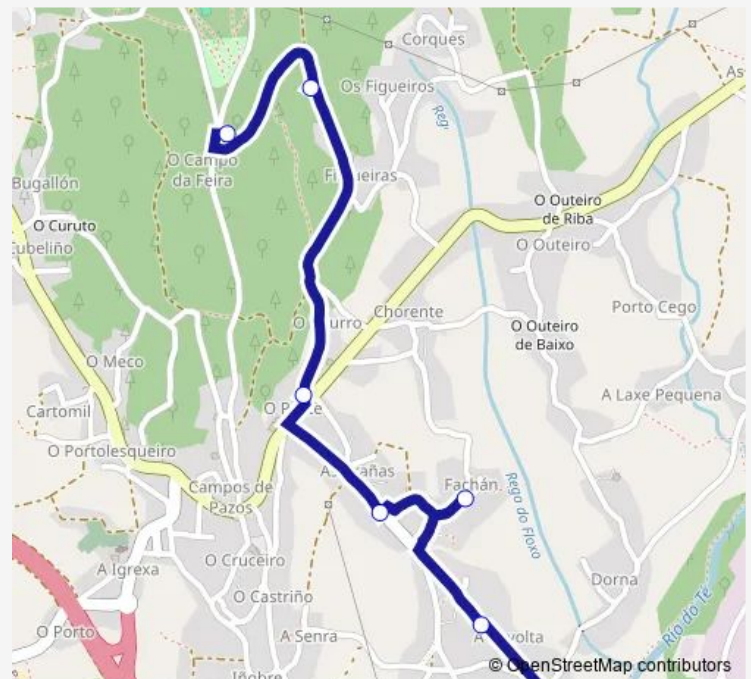

Bus Xg847044 CEP Xosé María Brea Segade-Ponte De Te

[Go to website](#)**Direction**

Ponte De Te — CEP Xosé María Brea Segad

7 stops

[Open route schedule](#)

Ponte De Te

Burato

Fachan

Brañas

Poste

Corques

CEP Xosé María Brea Segad

Route schedule

Ponte De Te — CEP Xosé María Brea Segad

Monday 09:08

Tuesday 09:08

Wednesday 09:08

Thursday 09:08

Friday 09:08

Saturday —

Sunday —

Route info

Direction: Ponte De Te

Stops: 7

Trip Duration: 0 hour 12 min

■ Xg847044 — CEP Xosé María Brea Segade-Ponte De Te

BusMaps

Xg847044 Bus time schedules and route maps are available in an offline PDF at busmaps.com. Use the busmaps.com website to see live bus times, train schedule or subway schedule, and step-by-step directions for all public transit in Rianxo