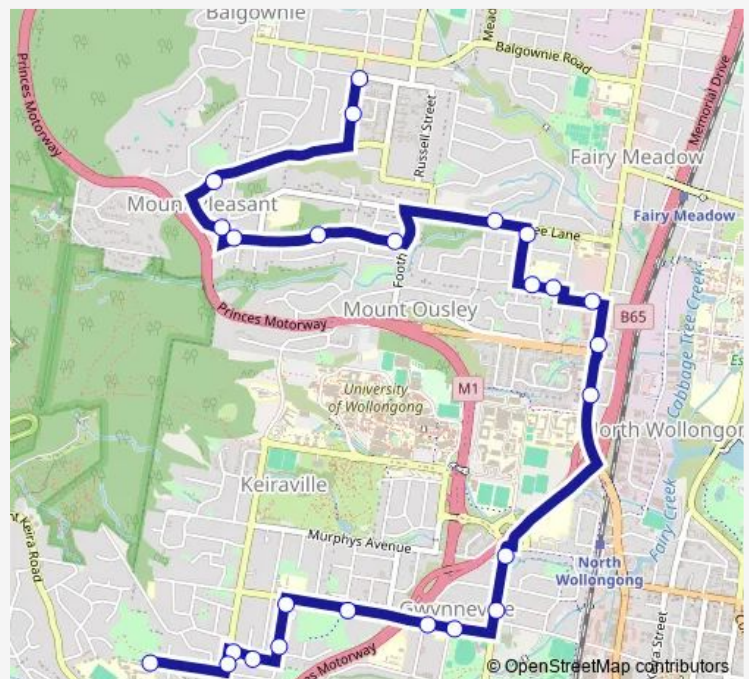

Wiseman Park, Gipps Rd

St Brigid's Primary School, Gipps Rd

Gipps Rd Opp John St

William St After Gipps Rd

Route schedule

Balmoral St At Kembla St — Edmund Rice College, School Grounds, Keira Mine Rd

Monday 07:15

Tuesday 07:15

Wednesday 07:15

Thursday 07:15

Friday 07:15

Saturday —

Sunday —

Route info

Direction: Balmoral St At Kembla St

Stops: 25

Trip Duration: 0 hour 30 min

S096 — Edmund Rice College to Balmoral St af Kembla St via Mt Pleasant **BusMaps**

William St At Akuna St

Rose St Opp Grey St

Rose St At Robsons Rd

Robsons Rd Before Keira Mine Rd

Edmund Rice College, School Grounds, Keira Mine Rd

Direction

Edmund Rice College, School Grounds, Keira Mine Rd —
Balmoral St After Kembla St

30 stops

[Open route schedule](#)

Edmund Rice College, School Grounds, Keira Mine Rd