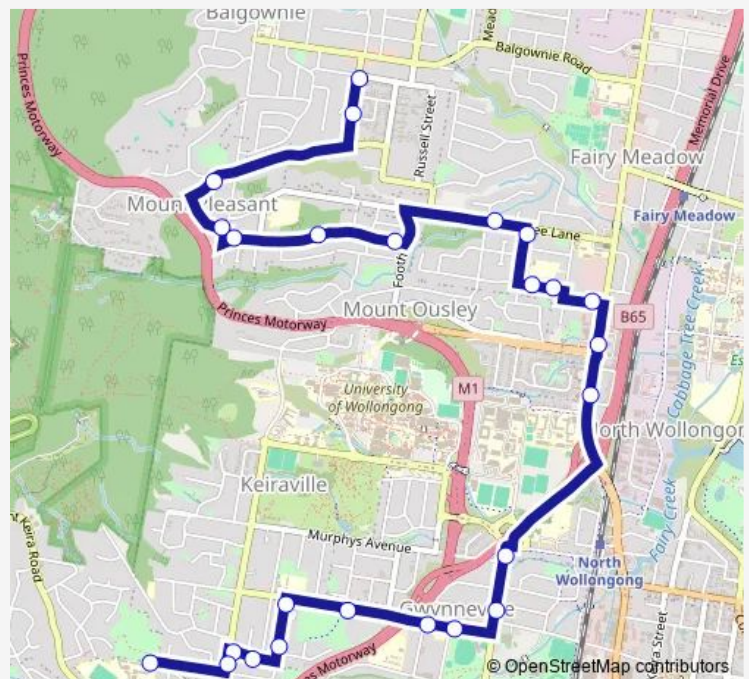

Wiseman Park, Gipps Rd

St Brigid's Primary School, Gipps Rd

Gipps Rd Opp John St

William St After Gipps Rd

Route schedule

Balmoral St At Kembla St — Edmund Rice College, School Grounds, Keira Mine Rd

Monday 07:15

Tuesday 07:15

Wednesday 07:15

Thursday 07:15

Friday 07:15

Saturday —

Sunday —

Route info

Direction: Balmoral St At Kembla St

Stops: 25

Trip Duration: 0 hour 30 min

S096 — Edmund Rice College to Balmoral St af Kembla St via Mt Pleasant **BusMaps**

William St At Akuna St

Rose St Opp Grey St

Rose St At Robsons Rd

Robsons Rd Before Keira Mine Rd

Edmund Rice College, School Grounds, Keira Mine Rd

Direction

Edmund Rice College, School Grounds, Keira Mine Rd —
Balmoral St After Kembla St

30 stops

[Open route schedule](#)

Edmund Rice College, School Grounds, Keira Mine Rd