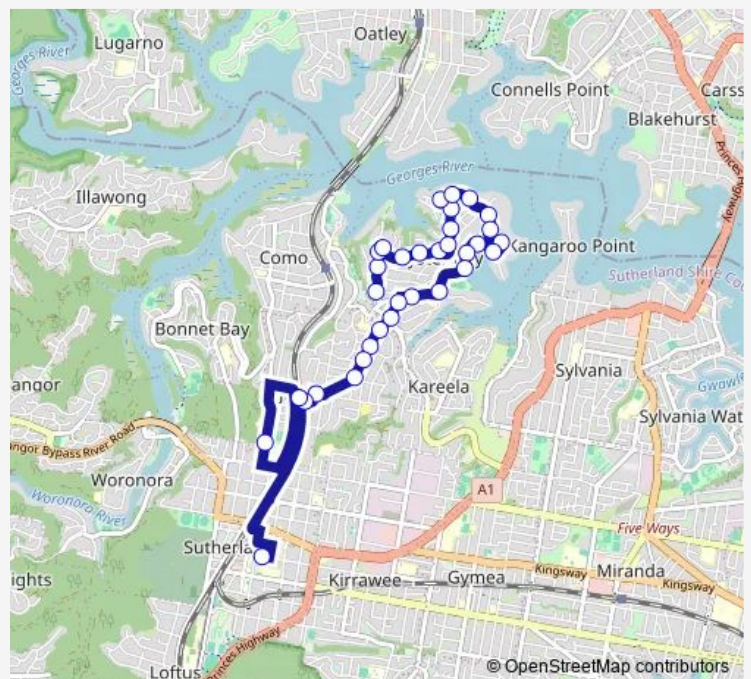

Caravan Head Rd After Carina Rd

Caravan Head Rd At Cook Rd

Georges River Cres After Cook Rd

Georges River Cres At Discovery Pl

Georges River Cres Opp Cook Rd

Georges River Cres After Carina Rd

Georges River Cres Opp Como Rd

Georges River Cres Opp Connell Rd

Rickard Rd At Connell Rd

Rickard Rd Before Como Rd

38 Como Rd

68 Como Rd

Route schedule

Green Point Rd Opp Manning St — Flora St Before Merton St

Monday	08:08
Tuesday	08:08
Wednesday	08:08
Thursday	08:08
Friday	08:08
Saturday	—
Sunday	—

Route info

Direction: Green Point Rd Opp Manning St

Stops: 33

Trip Duration: 0 hour 28 min

Oyster Bay Oval, Como Rd

Oyster Bay Rd Before Georges River Rd

Georges River Rd After Oyster Bay Rd

Georges River Rd At Carvers Rd

Georges River Rd After The Circle

Georges River Rd Opp Fifth Av

Georges River Rd Opp Third Av

Georges River Rd At First Av

Box Rd At Roberts St

White St At Leopold Lane

Jannali Station, Railway Cres

Sutherland Rd Opp Jannali High School