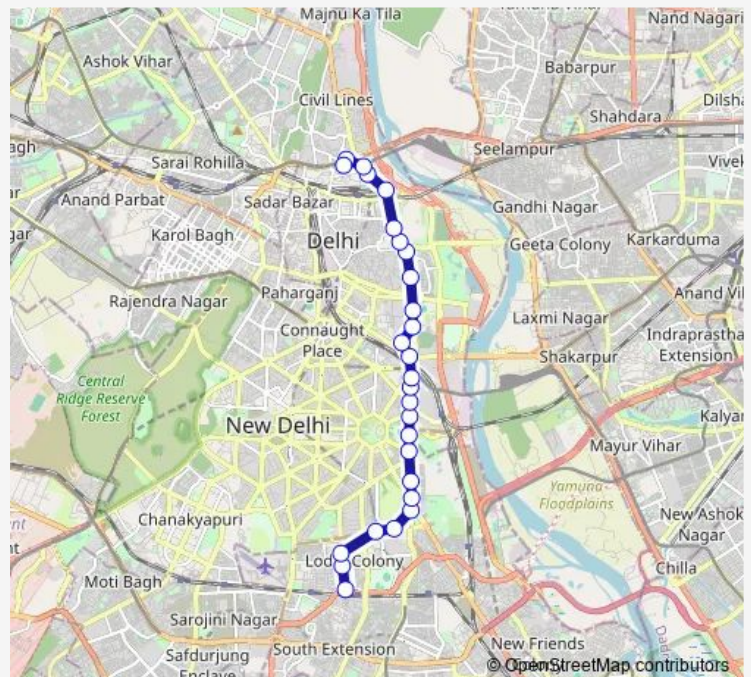

### Route schedule

Kushak Nallah Depot — Mori Gate Terminal

Monday 05:14-19:38

Tuesday 05:14-19:38

Wednesday 05:14-19:38

Thursday 05:14-19:38

Friday 05:14-19:38

Saturday 05:14-19:38

Sunday 05:14-19:38

### Route info

Direction: Kushak Nallah Depot

Stops: 27

Trip Duration: 0 hour 46 min

405Inkstldown

BusMaps

Red Fort

Gpo