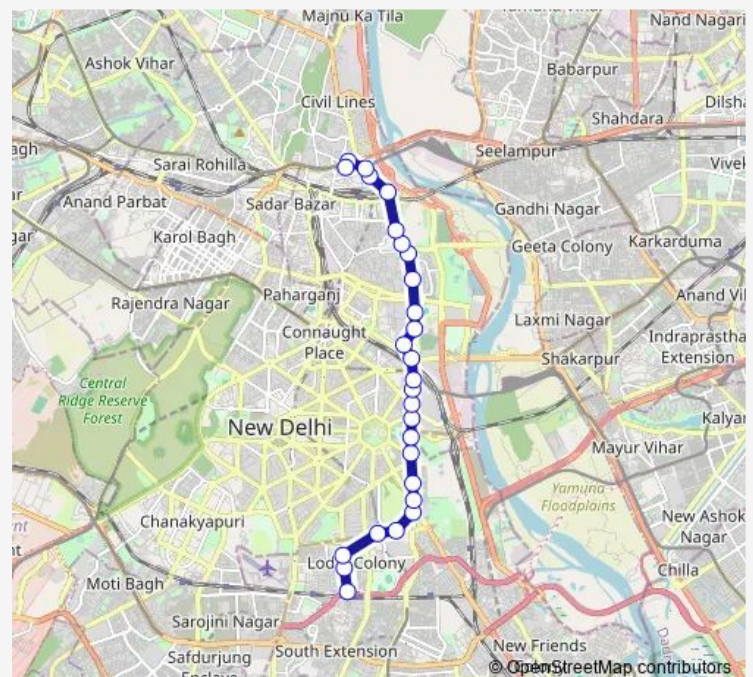

Darya Ganj

Subhash Park

Jama Masjid

Route schedule

Kushak Nallah Depot — Mori Gate Terminal

Monday 05:14-19:38

Tuesday 05:14-19:38

Wednesday 05:14-19:38

Thursday 05:14-19:38

Friday 05:14-19:38

Saturday 05:14-19:38

Sunday 05:14-19:38

Route info

Direction: Kushak Nallah Depot

Stops: 27

Trip Duration: 0 hour 46 min

405Inkstldown

BusMaps

Red Fort

Gpo

Guru Govind Singh University (Kashmere Gate)

Isbt Kashmere Gate

Isbt Nityanand Marg

Mori Gate Terminal