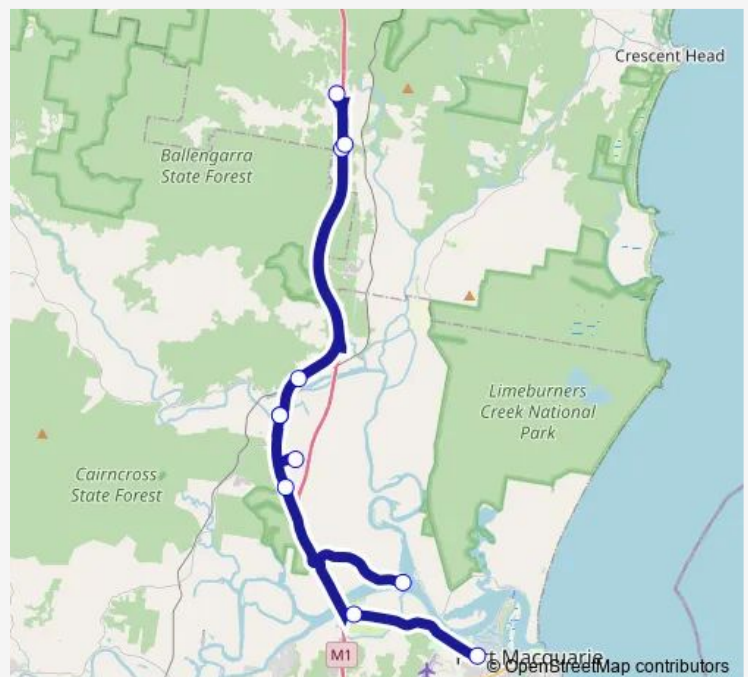

School Bus S548 Telegraph Point PS to Port Macquarie Depot

[Go to website](#)

Direction

Telegraph Point Public School, Mooney St — Newport Island Rd After Hastings River Dr

11 stops

[Open route schedule](#)

Telegraph Point Public School, Mooney St

Upper Smiths Creek Rd At Pacific Hwy

Rodeo Dr At Smiths Creek Rd

Wharf Rd Before Pacific Hwy

Pacific Hwy At Rolands Plains Rd

Telegraph Point Public School, Mooney St

Moorside Dr Turnaround

Telegraph Point Rd At Bill Hill Rd

Blackmans Point Rd Turnaround

Hastings River Dr At Oakes Cres

Newport Island Rd After Hastings River Dr

Route schedule

Telegraph Point Public School, Mooney St — Newport Island Rd After Hastings River Dr

Monday	15:00
Tuesday	15:00
Wednesday	15:00
Thursday	15:00
Friday	15:00
Saturday	—
Sunday	—

Route info

Direction: Telegraph Point Public School, Mooney St

Stops: 11

Trip Duration: 1 hour 7 min

S548 School Bus time schedules and route maps are available in an offline PDF at busmaps.com. Use the busmaps.com website to see live bus times, train schedule or subway schedule, and step-by-step directions for all public transit in Telegraph Point