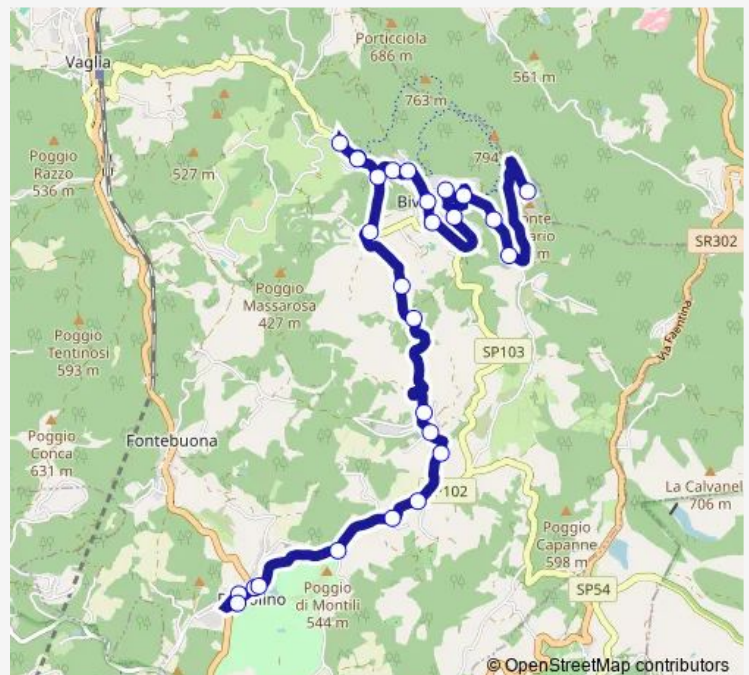

La Madonnina_V

Albergo Demidoff_V

Lupaia

Pratolino Lupaia_V

Pratolino 2

Pratolino Barellai_V

Scuola Barellai

Route schedule

Bivigliano Piazza Castelli * — Scuola Barellai

Monday	—
Tuesday	12:50
Wednesday	—
Thursday	—
Friday	12:50
Saturday	—
Sunday	—

Route info

Direction: Bivigliano Piazza Castelli *

Stops: 17

Trip Duration: 0 hour 25 min