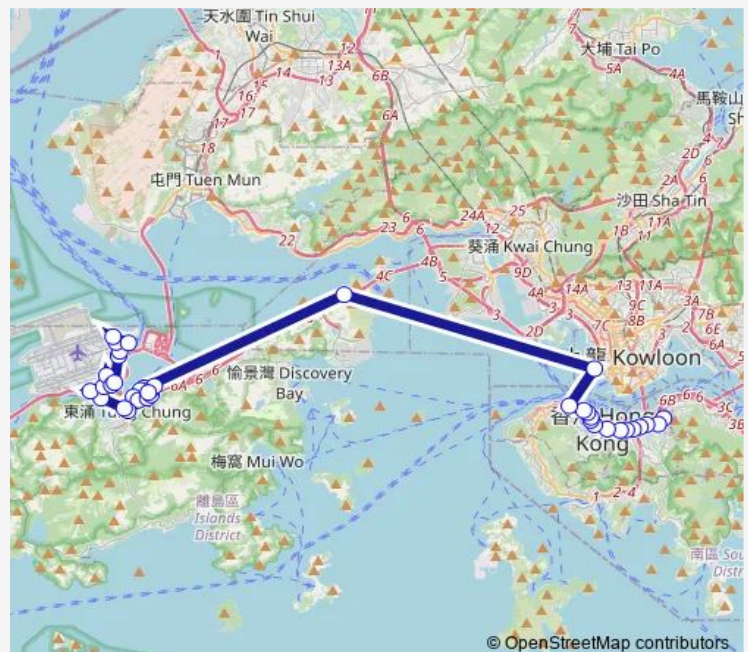

[Ctb] Pottinger Street, Connaught Road Central[[Db] Connaught Road Central Outside Chinese General Chamber OF Commerce Building[[Kmb+Ctb] Pottinger Street/
Pottinger Street, Connaught Road Cen-

Route schedule

[Ctb] TIN HAU Station[[Kmb+Ctb] Causeway BAY (TIN HAU) BUS Terminus/
Tin HAU Station[[Kmb] Causeway BAY (TIN HAU) BUS Terminus — [Ctb] Skycity[[Lwb] Skycity BUS Terminus[[Nlb] Skycity Transport Terminal

Route info

Direction: [Ctb] TIN HAU Station[[Kmb+Ctb] Causeway BAY (TIN HAU) BUS Terminus/
Tin HAU Station[[Kmb] Causeway BAY (TIN HAU) BUS Terminus

Stops: 38

Trip Duration: 1 hour 39 min

tral[[Kmb] Pottinger Street[[Pi] 22-23 Connaught Road
Central