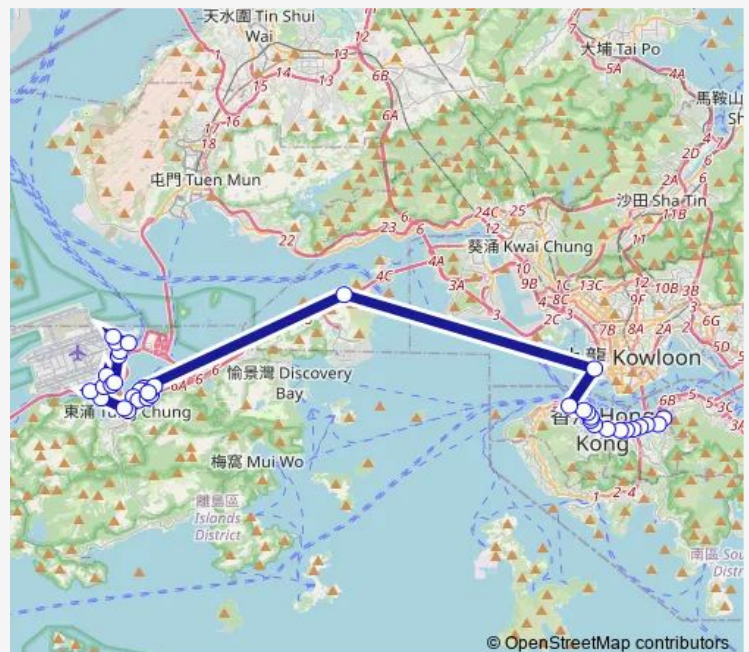

### Route schedule

[Ctb] TIN HAU Station[[Kmb+Ctb] Causeway BAY (TIN HAU) BUS Terminus/<Br>Tin HAU Station[[Kmb] Causeway BAY (TIN HAU) BUS Terminus — [Ctb] Skycity[[Lwb] Skycity BUS Terminus[[Nlb] Skycity Transport Terminal

### Route info

Direction: [Ctb] TIN HAU Station[[Kmb+Ctb] Causeway BAY (TIN HAU) BUS Terminus/<Br>Tin HAU Station[[Kmb] Causeway BAY (TIN HAU) BUS Terminus

Stops: 38

Trip Duration: 1 hour 45 min

tral[[Kmb] Pottinger Street[[Pi] 22-23 Connaught Road  
Central