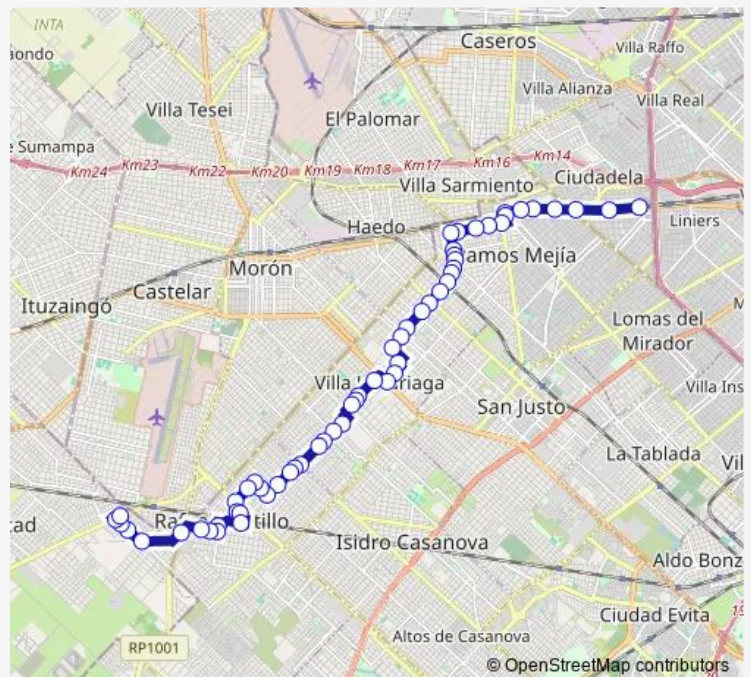

Bus 242C Jpbsas242

[Go to website](#)

Direction

Avenida Rivadavia 48 — Avenida Bella Vista 2780

58 stops

[Open route schedule](#)

Avenida Rivadavia 48

Avenida Rivadavia 95

Triunvirato 1571

Triunvirato 1801-1899

Triunvirato 2101-2179

Route schedule

Avenida Rivadavia 48 — Avenida Bella Vista 2780

Monday 00:24-23:30

Tuesday 00:24-23:30

Wednesday 00:24-23:30

Thursday 00:24-23:30

Friday 00:24-23:30

Saturday 00:24-23:30

Sunday 00:24-23:30

Route info

Direction: Avenida Rivadavia 48

Stops: 58

Trip Duration: 1 hour 11 min