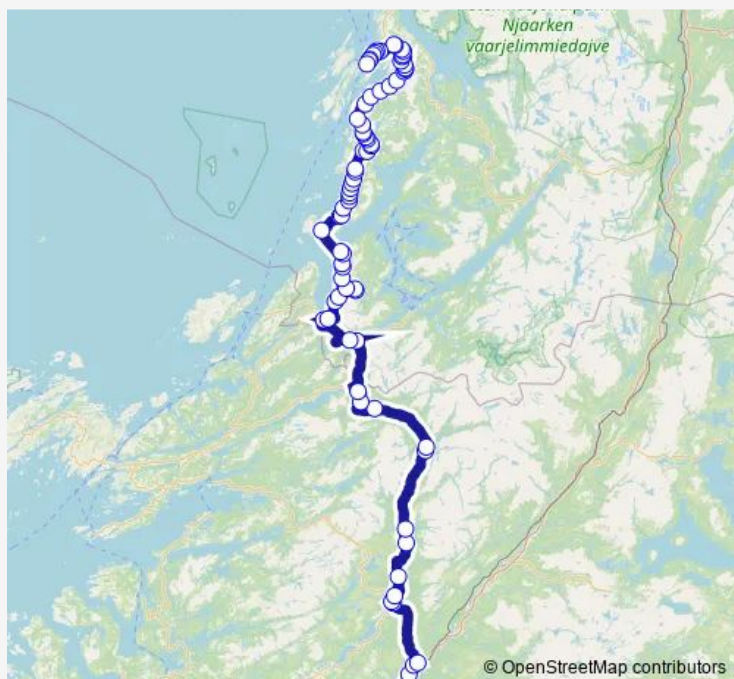

Friday 11:15-19:20

Saturday 11:15-19:20

Sunday 11:15-19:20

Route info

Direction: Grong stasjon

Stops: 77

Trip Duration: 3 hour 35 min

© OpenStreetMap contributors

Storheil

Lilleheil

Langmark

Holm sør

Holm ferjekai

Vennesund ferjekai

Sund sør

Sund