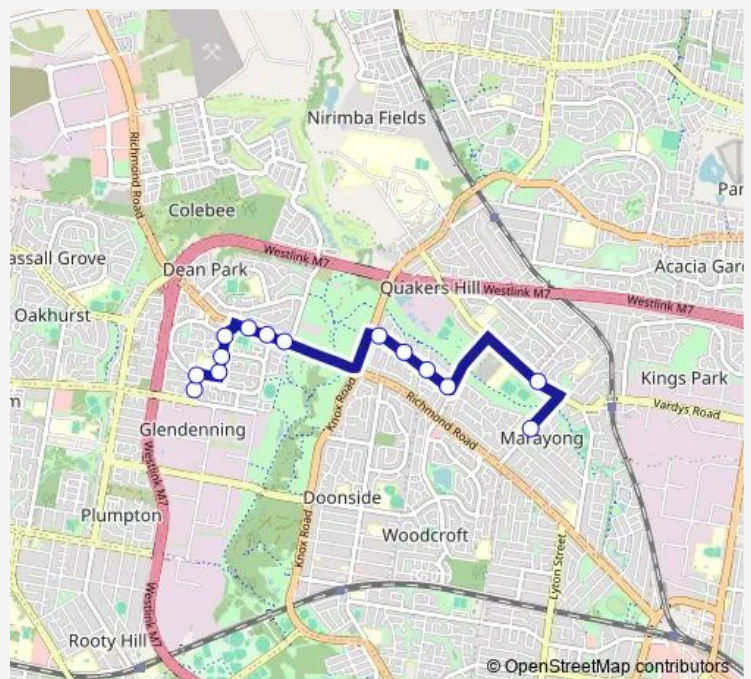

School Bus 6068 Glendenning to St Andrew's Ps

[Go to website](#)

**Direction**

Adrienne St Before Azzopardi Av — Breakfast Rd Opp St Andrews Primary School

14 stops

[Open route schedule](#)

- Adrienne St Before Azzopardi Av
- Adrienne St At Armitage Dr
- Golding Dr After Armitage Dr
- Golding Dr Opp Winten Dr
- Golding Dr Before Armitage Dr
- Richmond Rd Opp Golding Dr
- Richmond Rd Opp Dublin St
- Richmond Rd Before Symonds Rd
- Tallagandra Dr Opp Narcissus Av
- Tallagandra Dr Opp Lime St
- Tallagandra Dr At Aloe St
- Tallagandra Dr At Falmouth Rd
- Quakers Rd After Arnott Rd
- Breakfast Rd Opp St Andrews Primary School

Route schedule

Adrienne St Before Azzopardi Av — Breakfast Rd Opp St Andrews Primary School

Monday	08:19
Tuesday	08:19
Wednesday	08:19
Thursday	08:19
Friday	08:19
Saturday	—
Sunday	—

Route info

Direction: Adrienne St Before Azzopardi Av

Stops: 14

Trip Duration: 0 hour 17 min

6068 — Glendenning to St Andrew's Ps

6068 School Bus time schedules and route maps are available in an offline PDF at [busmaps.com](https://busmaps.com). Use the [busmaps.com](https://busmaps.com) website to see live bus times, train schedule or subway schedule, and step-by-step directions for all public transit in Parramatta