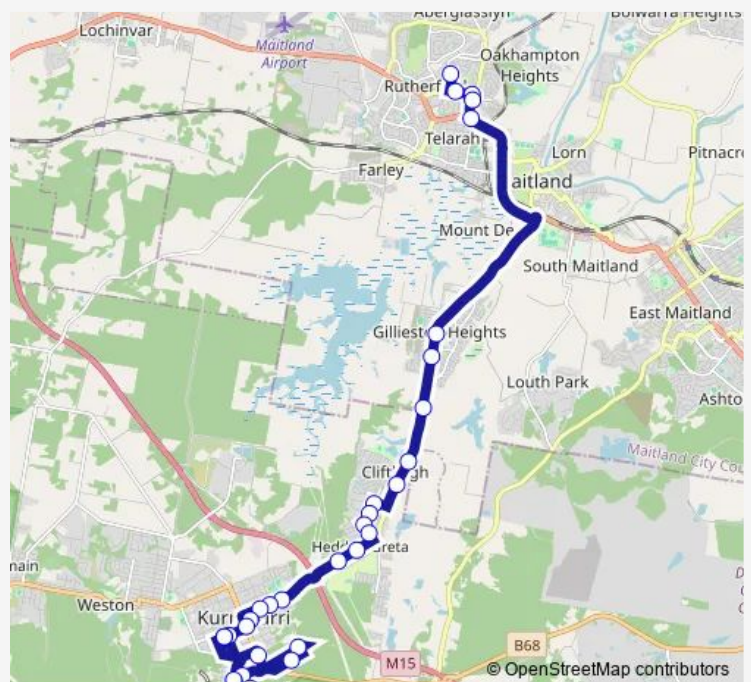

### Direction

Rutherford Technology High School, Avery St — Kurri Kurri Public School, Rawson St

31 stops

[Open route schedule](#)

Rutherford Technology High School, Avery St

Alexandra Av Before Vindin St

Alexandra Av At Endeavour St

### Route schedule

Rutherford Technology High School, Avery St — Kurri Kurri Public School, Rawson St

Monday 08:22

Tuesday 08:22

Wednesday 08:22

Thursday 08:22

Friday 08:22

Saturday —

### Route info

Direction: Rutherford Technology High School, Avery St

Stops: 31

Trip Duration: 0 hour 48 min

S944 — Rutherford Technology HS to Kurri Kurri PS via Stanford Merthyr and Pelaw Main Ps **BusMaps**