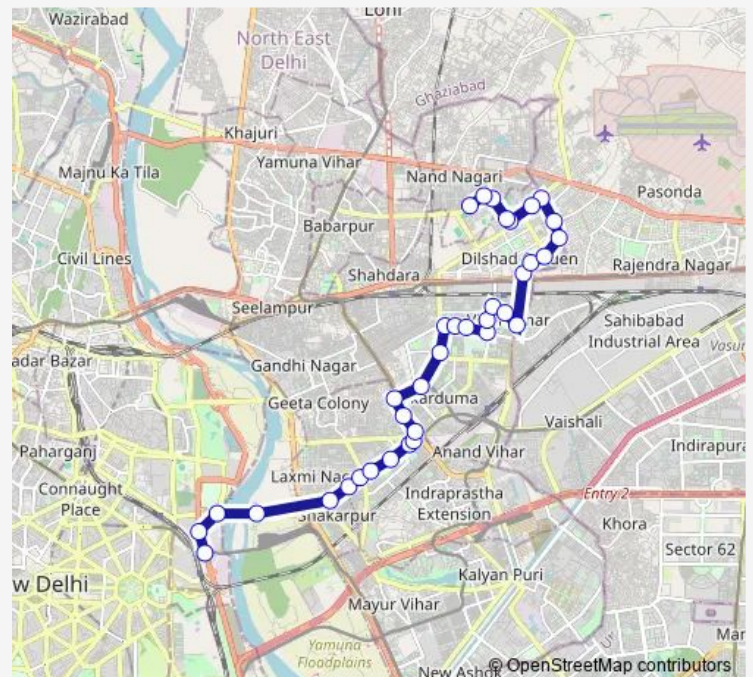

### Route schedule

Indraprastha Depot — Nand Nagari Terminal

Monday 07:08-21:32

Tuesday 07:08-21:32

Wednesday 07:08-21:32

Thursday 07:08-21:32

Friday 07:08-21:32

Saturday 07:08-21:32

Sunday 07:08-21:32

### Route info

Direction: Indraprastha Depot

Stops: 36

Trip Duration: 1 hour 8 min

■ 370stlup

BusMaps

Vivek Vihar Iti

Girls School Vivek Vihar