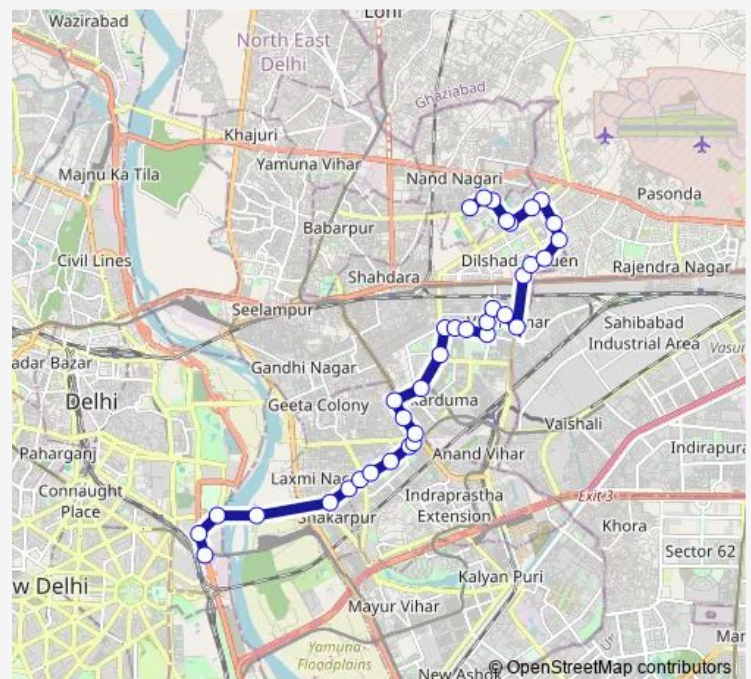

### Route schedule

Indraprastha Depot — Nand Nagari Terminal

Monday 07:08-21:32

Tuesday 07:08-21:32

Wednesday 07:08-21:32

Thursday 07:08-21:32

Friday 07:08-21:32

Saturday 07:08-21:32

Sunday 07:08-21:32

### Route info

Direction: Indraprastha Depot

Stops: 36

Trip Duration: 1 hour 8 min

■ 370stlup

BusMaps

Vivek Vihar Iti

Girls School Vivek Vihar