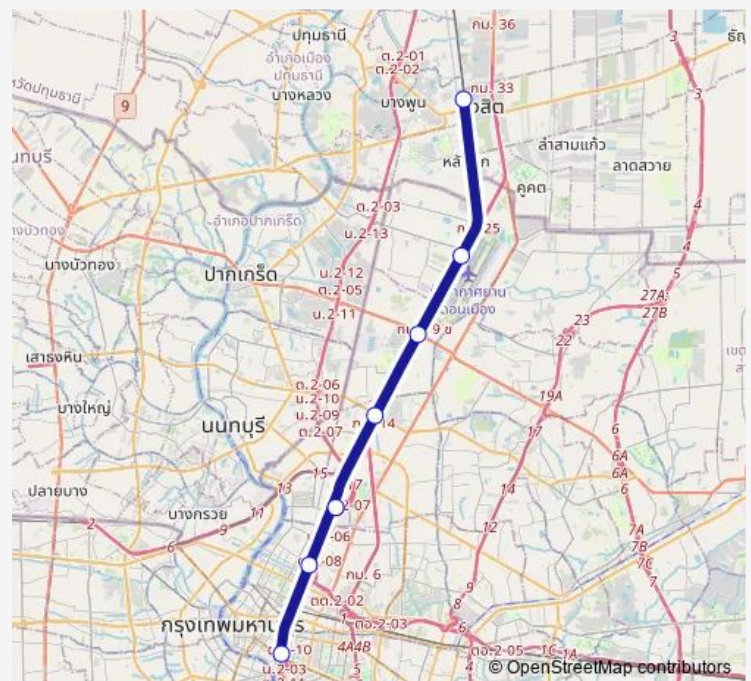

Rail 133 กรุงเทพ - นนทบุรี;Bangkok - Nong Khai

[Go to website](#)

Direction

undefined — undefined

0 stops

[Open route schedule](#)

Route schedule

undefined — undefined

Monday 20:45

Tuesday 20:45

Wednesday 20:45

Thursday 20:45

Friday 20:45

Saturday 20:45

Sunday 20:45

Route info

Direction:

Stops: 0

Trip Duration: – min

133 Rail time schedules and route maps are available in an offline PDF at busmaps.com. Use the busmaps.com website to see live bus times, train schedule or subway schedule, and step-by-step directions for all public transit in Don Mueang