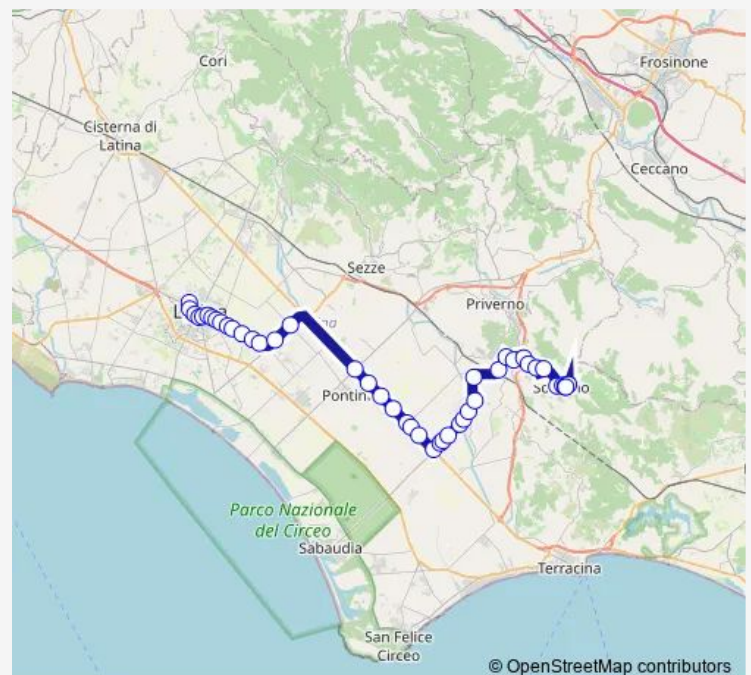

### Route schedule

Latina | Terminal Bus # f3092 — Sonnino | Via Pellegrini  
Via Arringo # f3825

Monday	14:00
Tuesday	14:00
Wednesday	14:00
Thursday	14:00
Friday	14:00
Saturday	13:45
Sunday	—

### Route info

Direction: Latina | Terminal Bus # f3092

Stops: 45

Trip Duration: 1 hour 7 min

Latina - Sonnino # Pv41d

Pontinia | Via Appia (Mesa) # f2963

Pontinia | Via Appia Via Migliara 52 # f2768

Pontinia | Via Marittima Via Appia # f3806