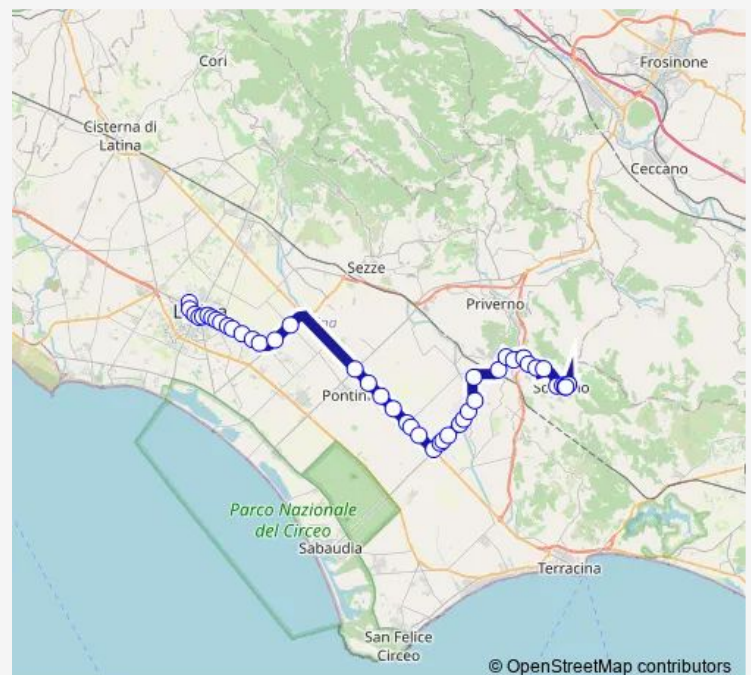

### Route schedule

Latina | Terminal Bus # f3092 — Sonnino | Via Pellegrini  
Via Arringo # f3825

Monday	14:00
Tuesday	14:00
Wednesday	14:00
Thursday	14:00
Friday	14:00
Saturday	13:45
Sunday	—

### Route info

Direction: Latina | Terminal Bus # f3092

Stops: 45

Trip Duration: 1 hour 12 min

Latina - Sonnino # Pv41d

Pontinia | Via Appia (Mesa) # f2963

Pontinia | Via Appia Via Migliara 52 # f2768

Pontinia | Via Marittima Via Appia # f3806