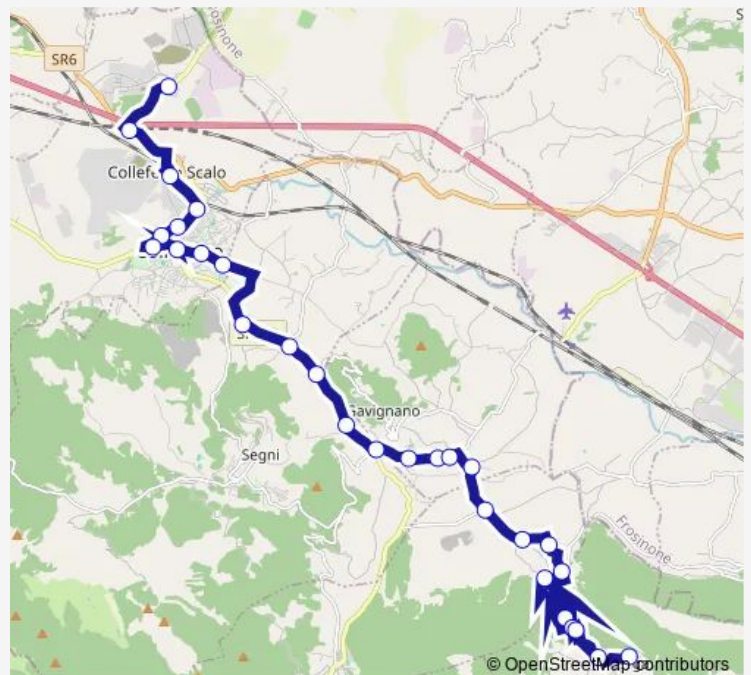

Monday 12:10-13:55

Tuesday 12:10-13:55

Wednesday 12:10-13:55

Thursday 12:10-13:55

Friday 12:10-13:55

Saturday 11:20

Sunday —

Route info

Direction: Colleferro | Via Palianese (Ipia) # f14398

Stops: 29

Trip Duration: 0 hour 50 min

Colleferro Ipia - Gorga # Cf807a

Montelanico | Piazza Madre Teresa di Calcutta # f14697

Gorga | San Martino # f14698