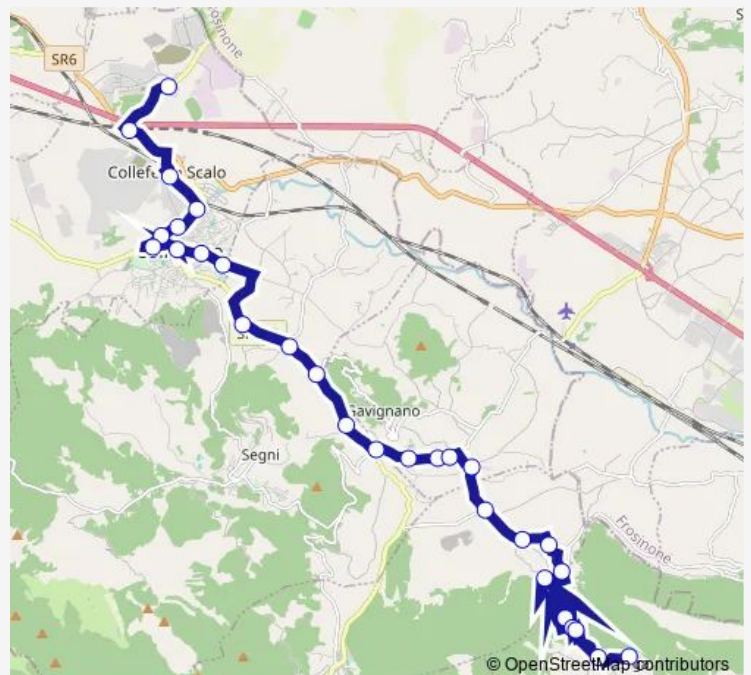

Monday 12:10-13:55

Tuesday 12:10-13:55

Wednesday 12:10-13:55

Thursday 12:10-13:55

Friday 12:10-13:55

Saturday 11:20

Sunday —

**Route info**

Direction: Colleferro | Via Palianese (Ipia) # f14398

Stops: 29

Trip Duration: 0 hour 50 min

Colleferro Ipia - Gorga # Cf807a

Montelanico | Piazza Madre Teresa di Calcutta # f14697

Gorga | San Martino # f14698