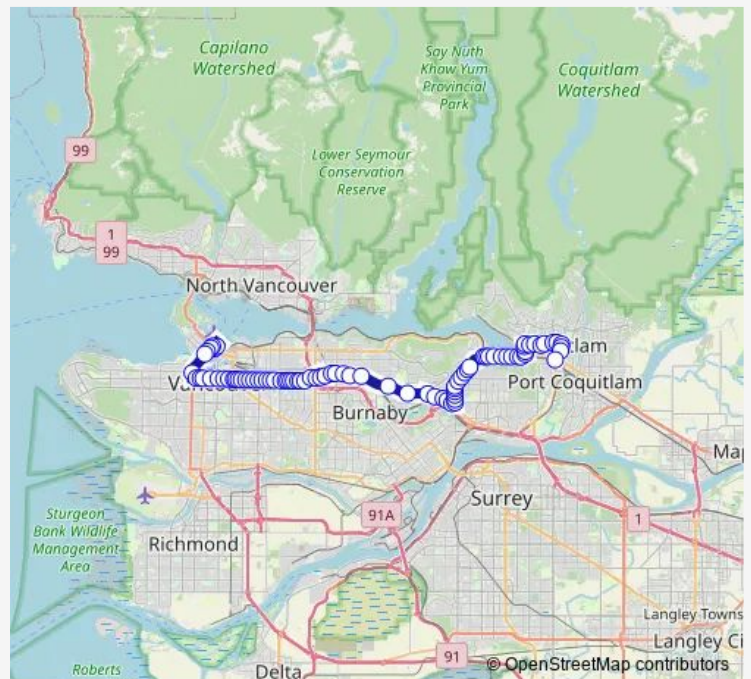

Bus N9 Downtown/Lougheed Station/Coquitlam Central Station

[Go to website](#)

Direction
 Northbound Seymour St @ W Georgia St — Coquitlam Central Station @ Bay 6

84 stops

[Open route schedule](#)

- Northbound Seymour St @ W Georgia St
- Northbound Seymour St @ Dunsmuir St
- Southbound Howe St @ W Georgia St
- Southbound Howe St @ Robson St
- Southbound Howe St @ Nelson St
- Southbound Howe St @ Davie St
- Southbound Granville St @ W 5th Ave
- Eastbound W Broadway @ Hemlock St
- Eastbound W Broadway @ Alder St
- Eastbound W Broadway @ Spruce St
- Eastbound W Broadway @ Willow St
- Broadway-City Hall Station @ Bay 1
- Eastbound W Broadway @ Columbia St
- Eastbound E Broadway @ Ontario St
- Eastbound E Broadway @ Kingsway
- Eastbound E Broadway @ Kingsway
- Eastbound E Broadway @ Prince Edward St
- Eastbound E Broadway @ St. George St
- Eastbound E Broadway @ Fraser St
- Eastbound E Broadway @ St. Catherines St

Route schedule

Northbound Seymour St @ W Georgia St — Coquitlam Central Station @ Bay 6

| | |
|-----------|---------------------------|
| Monday | 03:07-02:45 ⁺¹ |
| Tuesday | 03:07-02:45 ⁺¹ |
| Wednesday | 03:07-02:45 ⁺¹ |
| Thursday | 03:07-02:45 ⁺¹ |
| Friday | 03:07-02:45 ⁺¹ |
| Saturday | 03:07-02:43 ⁺¹ |
| Sunday | 03:03-02:37 ⁺¹ |

Route info

Direction: Northbound Seymour St @ W Georgia St

Stops: 84

Trip Duration: 1 hour 22 min

Eastbound E Broadway @ Glen Dr

Eastbound E Broadway @ Clark Dr

Eastbound E Broadway @ Woodland Dr

Commercial-Broadway Station @ Bay 1

Eastbound E Broadway @ Nootka St

Eastbound E Broadway @ Lillooet St

Eastbound E Broadway @ Rupert St

Eastbound Lougheed Hwy @ Skeena St

Eastbound Henning Dr @ Boundary Rd

Eastbound Henning Dr @ 3800 Block

Gilmore Station @ Bay 1