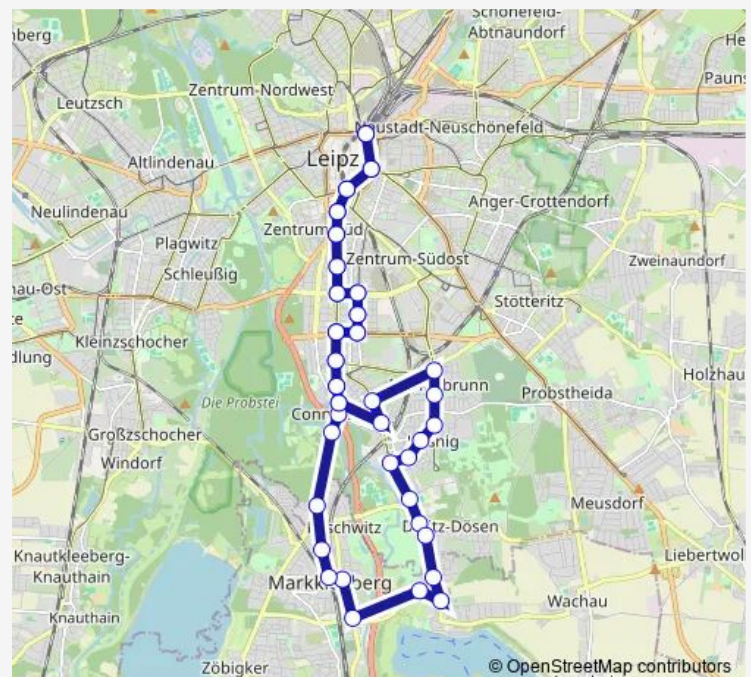

Leipzig, Moritz Hof

Leipzig, Dankwartstr.

Leipzig, Dürrstr.

Route schedule

Leipzig, Hauptbahnhof (Tram/Bus) — Leipzig, Hauptbahnhof (Tram/Bus)

Monday 00:52-03:33

Tuesday 00:52-03:33

Wednesday 00:52-03:33

Thursday 00:52-03:33

Friday 00:52-03:33

Saturday 00:52-03:33

Sunday 00:52-03:33

Route info

Direction: Leipzig, Hauptbahnhof (Tram/Bus)

Stops: 49

Trip Duration: 0 hour 58 min

■ N9 — Bus N9

Leipzig, Raschwitzer Str.

Leipzig, Friederikenstr.

Leipzig, Leinestr.

Leipzig, Dölitz, Straßenbahnhof

Markkleeberg, Virchowstr.

Markkleeberg, Ost, Schillerplatz

Markkleeberg, Ost, Auenplatz