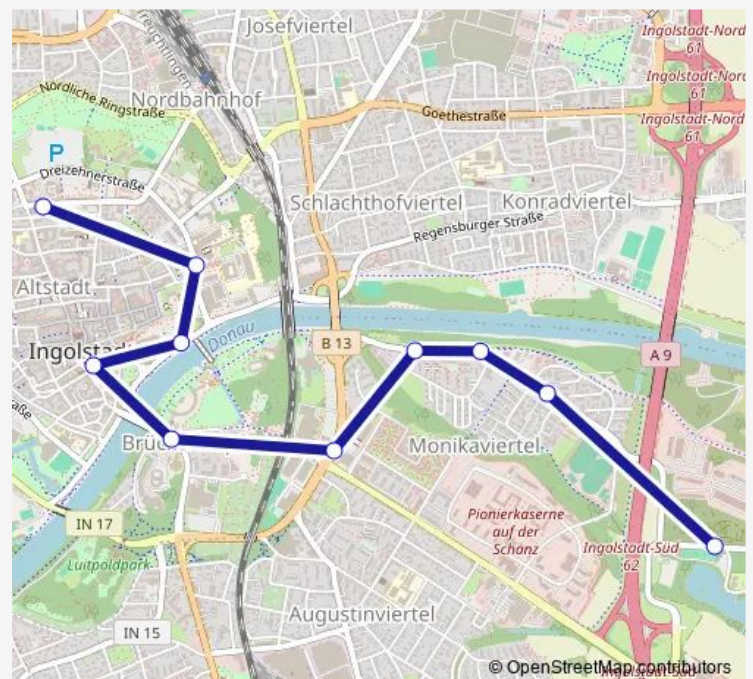

Brückenkopf

Saturn-Arena

Ingolstadt, Liegnitzer Straße

Ingolstadt, Breslauer Straße

Peisserstraße

Am Auwaldsee

### Route schedule

Ingolstadt, Zob — Am Auwaldsee

Monday	21:00-00:15 <sup>+1</sup>
Tuesday	21:00-00:15 <sup>+1</sup>
Wednesday	21:00-00:15 <sup>+1</sup>
Thursday	21:00-00:15 <sup>+1</sup>
Friday	21:00-02:15 <sup>+1</sup>
Saturday	03:15-02:15 <sup>+1</sup>
Sunday	03:15-00:15 <sup>+1</sup>

### Route info

Direction: Ingolstadt, Zob

Stops: 10

Trip Duration: 0 hour 13 min

■ N9

BusMaps

**Direction**

Am Auwaldsee — Ingolstadt, Zob

10 stops

[Open route schedule](#)

Am Auwaldsee

Peisserstraße

Ingolstadt, Breslauer Straße

Ingolstadt, Liegnitzer Straße

Saturn-Arena

Brückenkopf