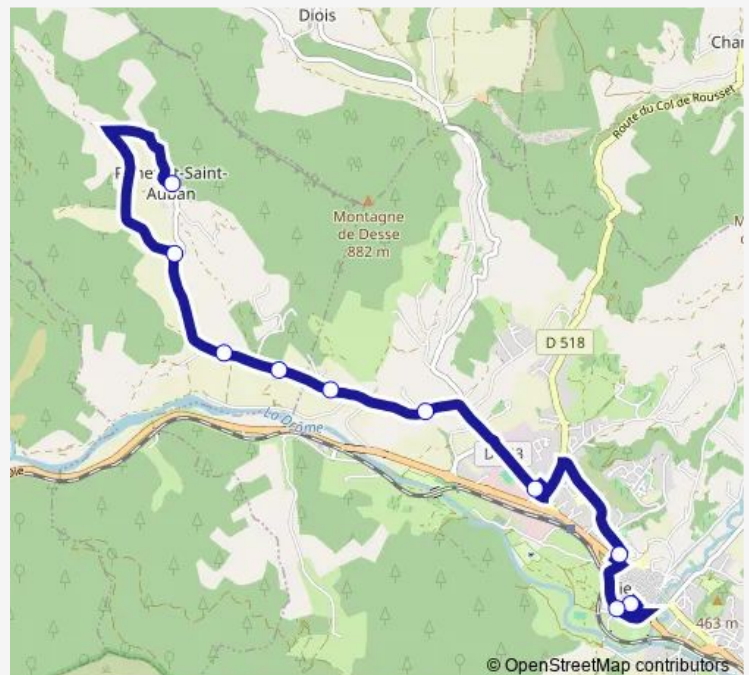

Wednesday 07:35

Thursday 07:35

Friday 07:35

Saturday —

Sunday —

Route info

Direction: Village

Stops: 8

Trip Duration: 0 hour 10 min

Direction

E Notre Dame — Village

10 stops

[Open route schedule](#)

E Notre Dame

GS Chabestant

Cite Scolaire

Caucasse

ST Laurent

QU Fourches

LES Touches

LE Moulin

LE Tresorier

Village

Route schedule

Route info

Direction: E Notre Dame

Stops: 10

Trip Duration: 0 hour 15 min

Direction

Village — Cite Scolaire

9 stops

[Open route schedule](#)