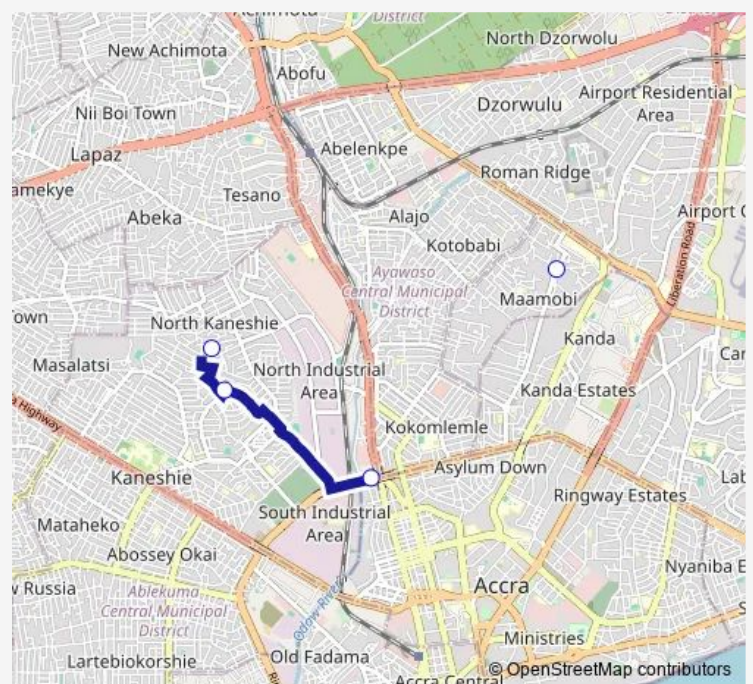

Bus 997A Circle Odorna Station to Orgle Road Station

[Go to website](#)

Direction

Terminal Circle Odorna Station — Terminal Orgle Road Station

4 stops

[Open route schedule](#)

Terminal Circle Odorna Station

Stop E

Prince of Peace

Terminal Orgle Road Station

Route schedule

Terminal Circle Odorna Station — Terminal Orgle Road Station

Monday 11:31

Tuesday 11:31

Wednesday 11:31

Thursday 11:31

Friday 11:31

Saturday 11:31

Sunday 11:31

Route info

Direction: Terminal Circle Odorna Station

Stops: 4

Trip Duration: 0 hour 32 min

■ 997A — Circle Odorna Station to Orgle Road Station

997A Bus time schedules and route maps are available in an offline PDF at busmaps.com. Use the busmaps.com website to see live bus times, train schedule or subway schedule, and step-by-step directions for all public transit in Accra