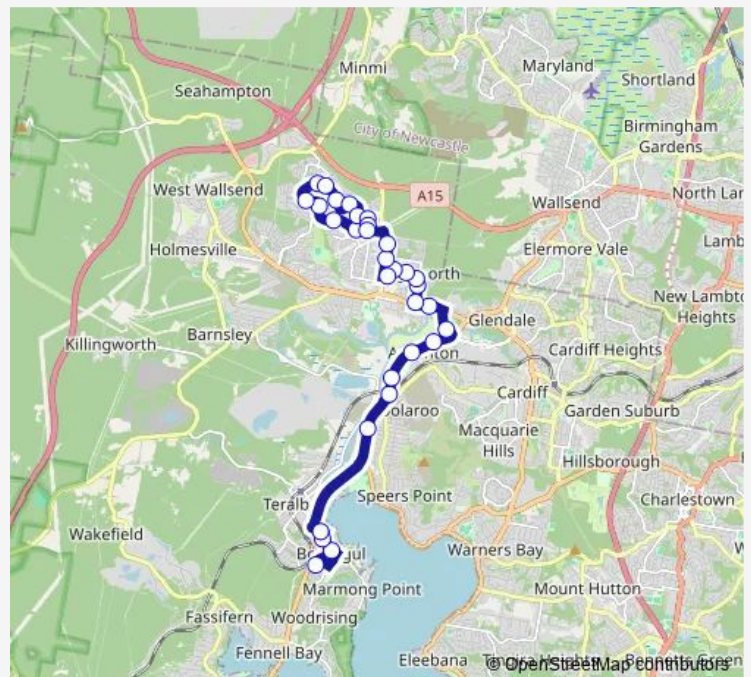

School Bus 6151 St Paul's HS to Cameron Park

[Go to website](#)

Direction

St Pauls High School — Northlakes Dr Opp ABC Developmental Learning Centres

31 stops

[Open route schedule](#)

- St Pauls High School
- Marmong St Opp Five Island School
- Marmong St At Rens St
- First St After Fourth St
- T C Frith Av Opp Second St
- Lake Rd Before Creek Reserve Rd
- Waratah Golf Club, Lake Rd
- Lake Rd At Princess St
- Lake Rd At Park Av
- Frederick St After Lake Rd
- 608 Main Rd
- Neilson St After Main Rd
- Neilson St At Sedgwick Av
- Harper Av At Neilson St
- Harper Av At Campana Av
- Harper Av Opp Dunn Av
- Harper Av At Sedgwick Av
- Minmi Rd Before Motherwell Pl
- 85a Minmi Rd
- Northlakes Dr Opp Saxon St
- Cameron Park Community Park, Northlakes Dr

Route info

Direction: St Pauls High School

Stops: 31

Trip Duration: 0 hour 40 min

6151 — St Paul's HS to Cameron Park

Northlakes Dr At Emory Pl

Northlakes Dr At Moreton Av

Northlakes Dr Opp Constitution Dr

Constitution Dr At Nithsde St

Constitution Dr At Dromedary St

Jupiter Cct At Hadlow Dr

Jupiter Cct At Arminta Ch

Araminta Ch Opp Julindur Rd

Julindur Rd After Bangalore Pl

Northlakes Dr Opp ABC Developmental Learning Centres