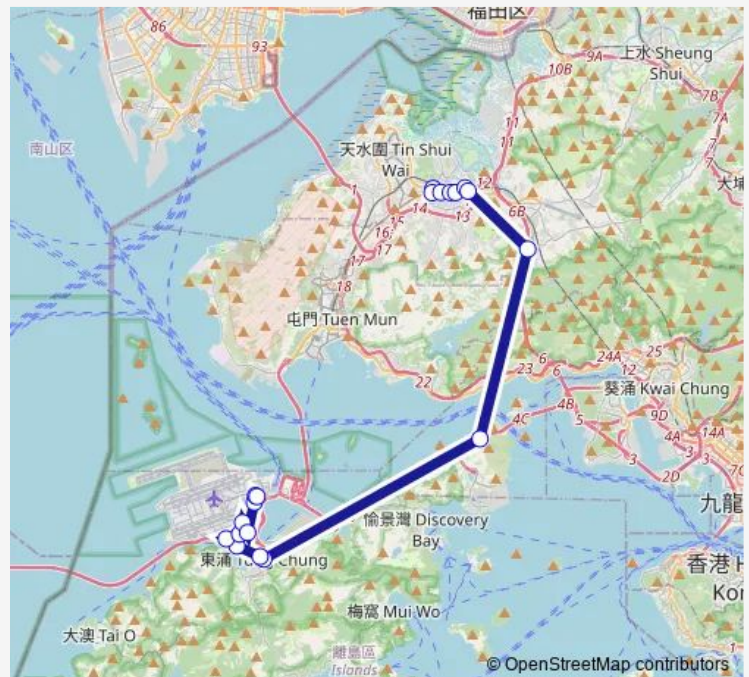

[Ctb] Airport Freight Forwarding Centre, Chun WAN Road[[Lwb] Chun WAN Road North[[Nlb] Airport Freight Forwarding Centre

Route schedule

[Kmb] SAN Shui House[[Lwb] SAN Shui House — [Lwb] Airport (GTC) BUS Terminus

Trip Duration: 1 hour 8 min

■ E36s — Yuen Long (MA Wang Road) - Airport (Ground Transportation Centre)

[Ctb] Hactl, Chun WAN Road[[Lwb] Hactl[[Nlb] Hactl

[Ctb] AIR Mail Centre, Catering Road West[[Lwb] AIR Mail Centre