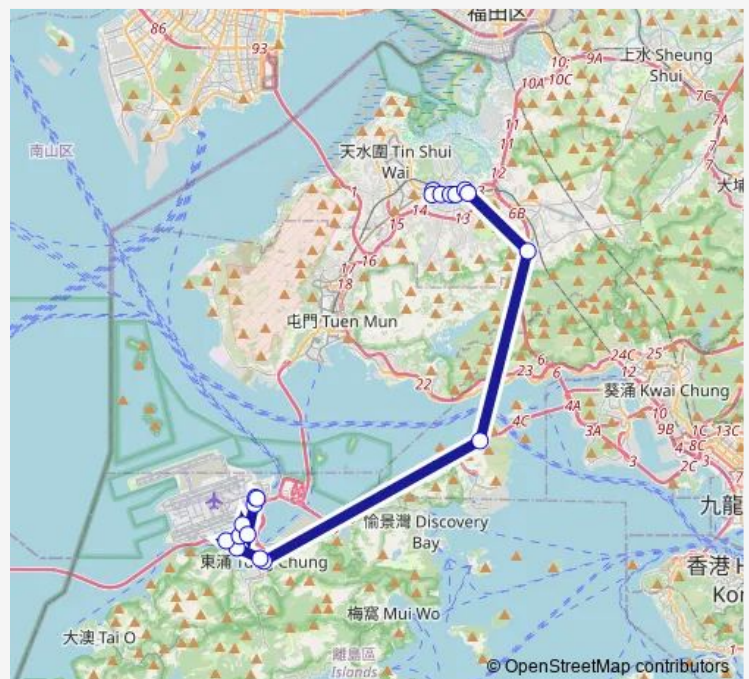

[Ctb] AIR Freight Forwarding Centre, Chun WAN Road[[Lwb] Chun WAN Road North[[Nlb] Airport Freight Forwarding Centre

Route schedule

[Kmb] SAN Shui House[[Lwb] SAN Shui House — [Lwb] Airport (GTC) BUS Terminus

Trip Duration: 1 hour 13 min

■ E36S — Yuen Long (MA Wang Road) - Airport (Ground Transportation Centre)

[Ctb] Hactl, Chun WAN Road[[Lwb] Hactl[[Nlb] Hactl

[Ctb] AIR Mail Centre, Catering Road West[[Lwb] AIR Mail Centre