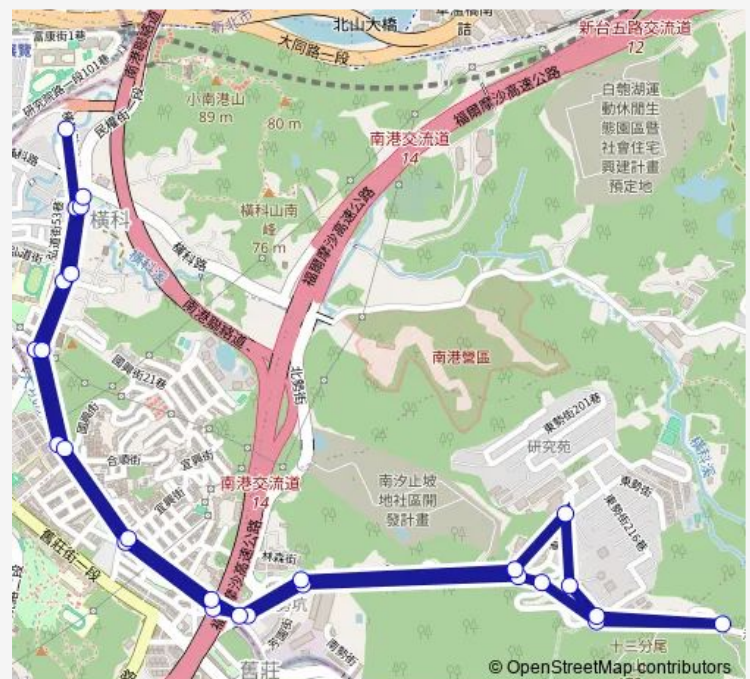

香榭花都

舊莊站

舊莊公園

Route schedule

順安抽水站 — 順安抽水站

Monday 06:10-08:30

Tuesday 06:30-08:10

Wednesday 06:10-07:50

Thursday 12:50-18:50

Friday 06:10-07:10

Saturday 06:30-06:50

Sunday 06:30-08:30

Route info

Direction: 順安抽水站

Stops: 26

Trip Duration: 11 hour 10 min

F901 — 順安抽水站-順安抽水站

胡適國小

福山巖祖師廟

白雲國小

福山里活動中心

順安抽水站

F901 Bus time schedules and route maps are available in an offline PDF at busmaps.com. Use the busmaps.com website to see live bus times, train schedule or subway schedule, and step-by-step directions for all public transit in Taipei