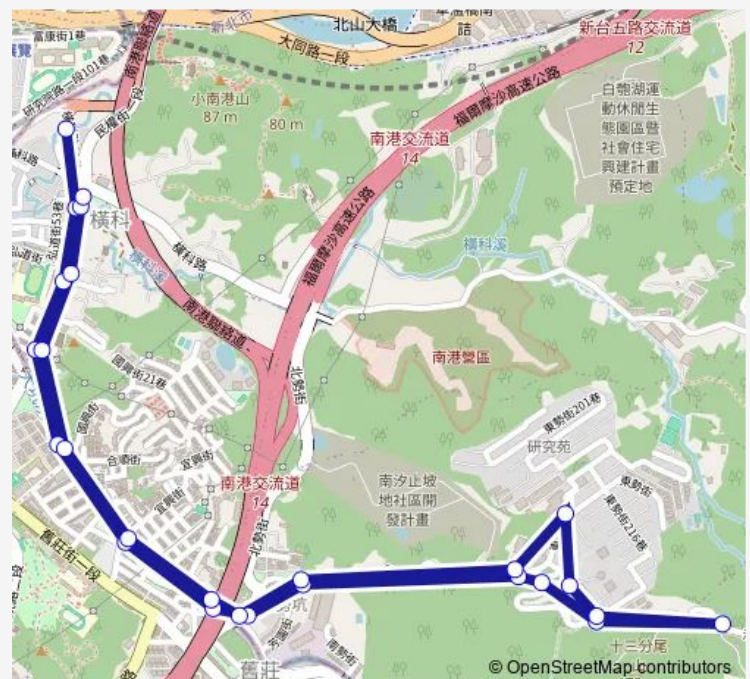

香榭花都

舊莊站

舊莊公園

Route schedule

順安抽水站 — 順安抽水站

Monday 17:30-07:10

Tuesday 08:30-06:50

Wednesday 16:50-06:30

Thursday 07:50-06:10

Friday 07:30-06:30

Saturday 07:10-06:30

Sunday 18:10-06:10

Route info

Direction: 順安抽水站

Stops: 26

Trip Duration: 17 hour 10 min

F901 — 順安抽水站-順安抽水站

胡適國小

福山巖祖師廟

白雲國小

福山里活動中心

順安抽水站

F901 Bus time schedules and route maps are available in an offline PDF at busmaps.com. Use the busmaps.com website to see live bus times, train schedule or subway schedule, and step-by-step directions for all public transit in Taipei