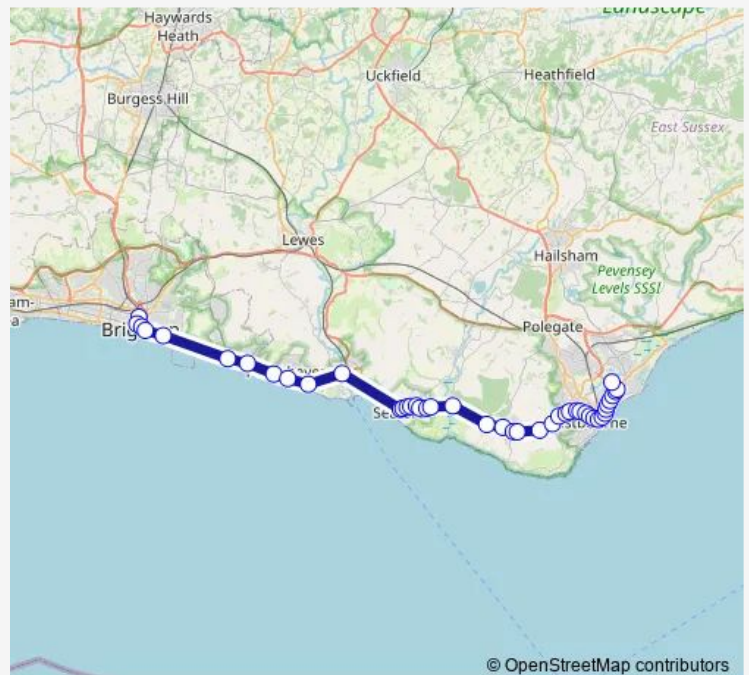

Saturday —

Sunday —

Route info

Direction: Hawthorn Road

Stops: 53

Trip Duration: 1 hour 33 min

© OpenStreetMap contributors

Summerdown Road

Cherry Garden Road

Youth Hostel

South Downs Way

Halfway Cottages

Downs View Lane

East Dean Garage

Pond

Gayles Farm

Saturday 08:33-16:30

Sunday —

Route info

Direction: Cornfield Road

Stops: 39

Trip Duration: 1 hour 16 min

South Way

Elim Church