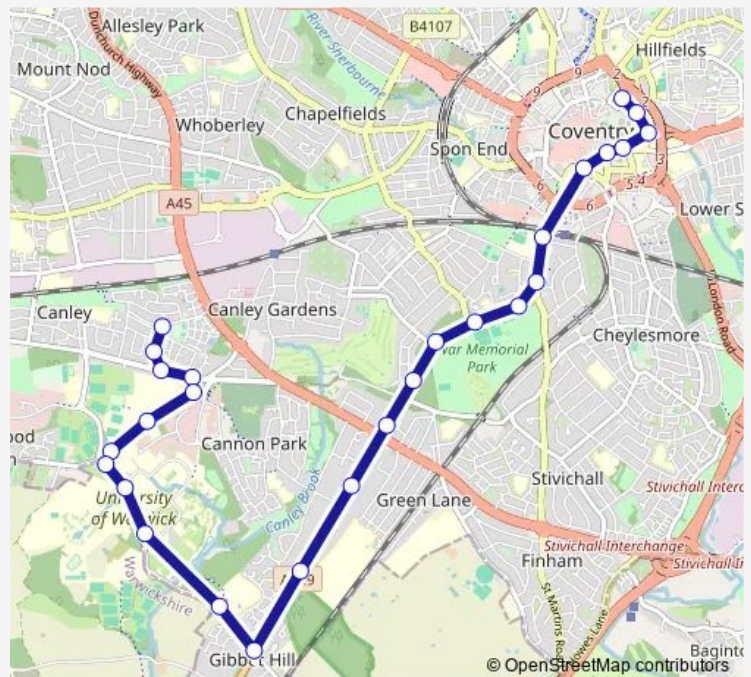

Davenport Rd

Top Green Park

Rail Station Bridge

Route schedule

Prior Deram Park — Pool Meadow Bus Station

Monday 06:45-23:47

Tuesday 06:45-23:47

Wednesday 06:45-23:47

Thursday 06:45-23:47

Friday 06:45-23:47

Saturday 06:45-23:47

Sunday 08:17-23:47

Route info

Direction: Prior Deram Park

Stops: 27

Trip Duration: 0 hour 26 min

12X — Coventry - University of Warwick via Kenilworth Rd **BusMaps**

Quadrant

Magistrates Court

Herbert Gallery

Starley Gardens

Code Building

Pool Meadow Bus Station

Direction

Pool Meadow Bus Station — Prior Deram Park

24 stops

[Open route schedule](#)

Pool Meadow Bus Station

Starley Gardens

Earl St

Little Park St

Quadrant