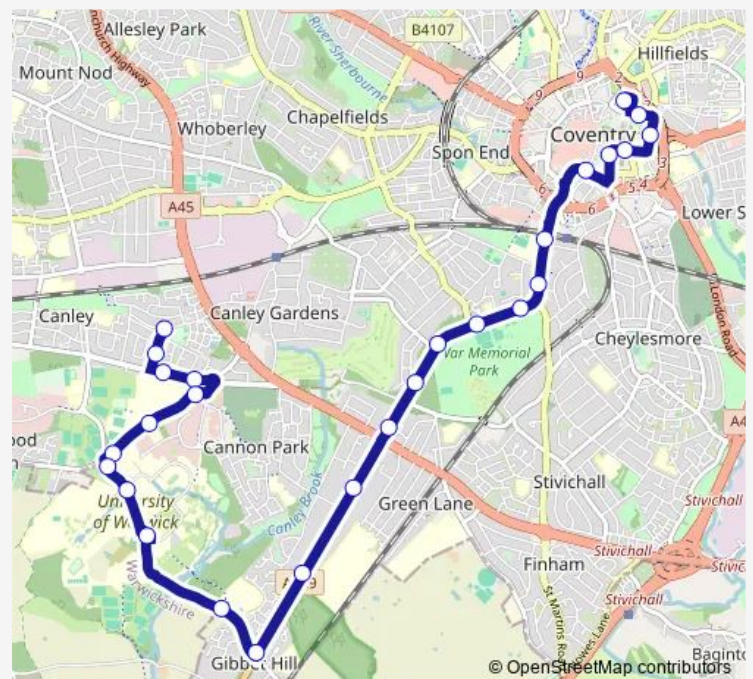

Davenport Rd

Top Green Park

Rail Station Bridge

Route schedule

Prior Deram Park — Pool Meadow Bus Station

Monday 06:45-23:47

Tuesday 06:45-23:47

Wednesday 06:45-23:47

Thursday 06:45-23:47

Friday 06:45-23:47

Saturday 06:45-23:47

Sunday 08:17-23:47

Route info

Direction: Prior Deram Park

Stops: 27

Trip Duration: 0 hour 26 min

12x

BusMaps

Quadrant

Magistrates Court

Herbert Gallery

Starley Gardens

Code Building

Pool Meadow Bus Station

Direction

Pool Meadow Bus Station — Prior Deram Park

24 stops

[Open route schedule](#)

Pool Meadow Bus Station

Starley Gardens

Earl St

Little Park St