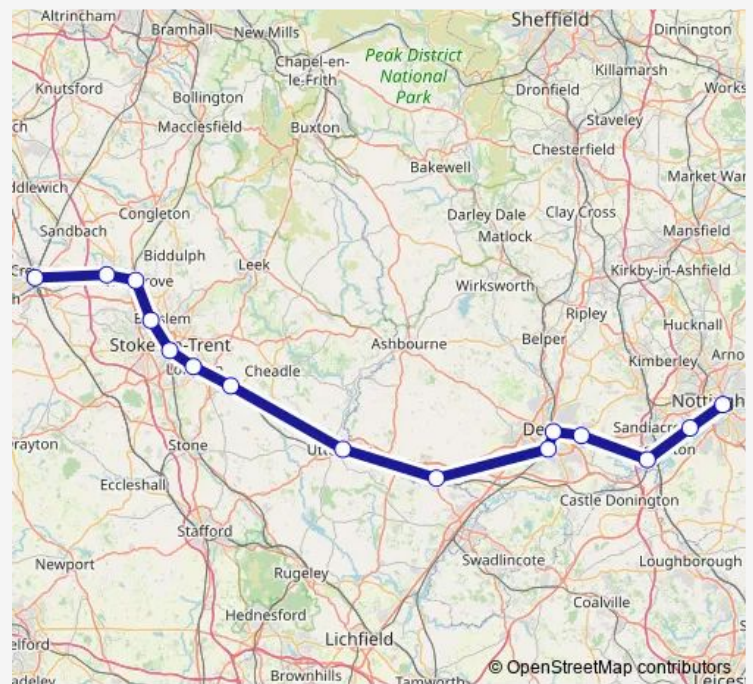

Rail Em:Not->Cre EM train service from NOT to Cre

[Go to website](#)

Direction

Nottingham — Crewe

15 stops

[Open route schedule](#)

Nottingham

Beeston

Attenborough

Long Eaton

Spondon

Derby

Tutbury & Hatton

Uttoxeter

Blythe Bridge

Longton

Stoke-on-Trent

Longport

Kidsgrove

Alsager

Crewe

Route schedule

Nottingham — Crewe

Monday 05:53

Tuesday 05:53

Wednesday 05:53

Thursday 05:53

Friday 05:53

Saturday —

Sunday —

Route info

Direction: Nottingham

Stops: 15

Trip Duration: 2 hour 5 min

Em:Not->Cre — EM train service from NOT to Cre