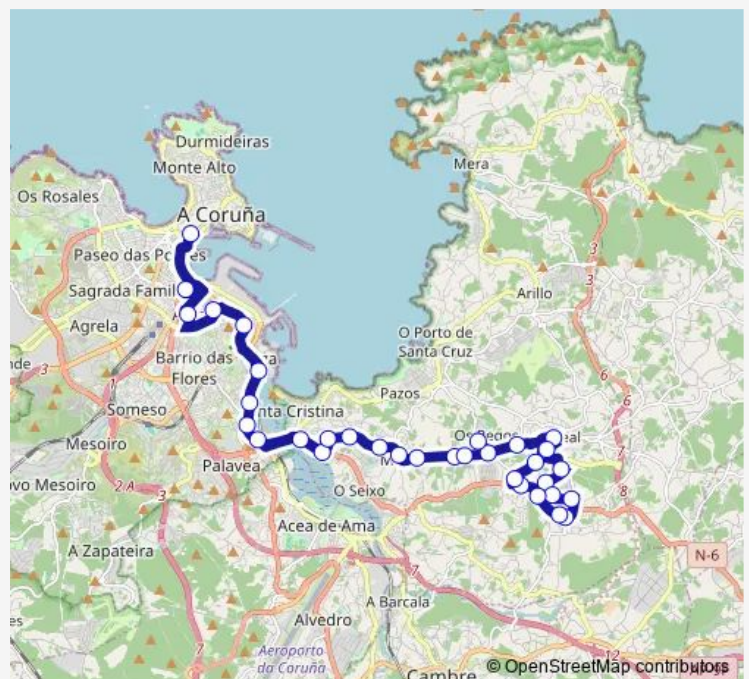

Thursday 09:20-21:20

Friday 09:20-21:20

Saturday 09:30-21:20

Sunday —

Route info

Direction: Entrexardíns

Stops: 34

Trip Duration: 0 hour 50 min