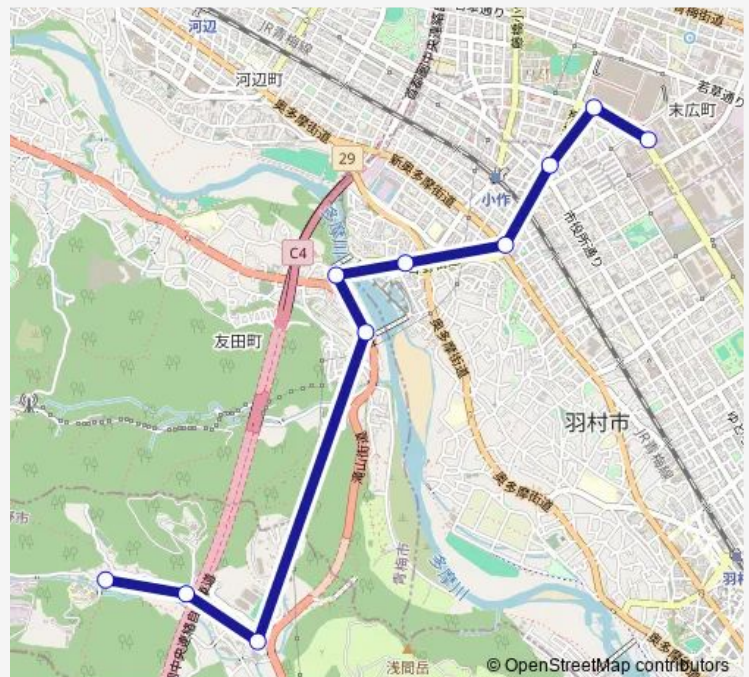

友田

小作坂下

小作坂上

小作駅入口

未広公園

西東京バス青梅支所

Route schedule

菅生高校 — 西東京バス青梅支所

Monday 08:30

Tuesday 08:30

Wednesday 08:30

Thursday 08:30

Friday 08:30

Saturday —

Sunday —

Route info

Direction: 菅生高校

Stops: 10

Trip Duration: 0 hour 19 min

小12 Bus time schedules and route maps are available in an offline PDF at busmaps.com. Use the busmaps.com website to see live bus times, train schedule or subway schedule, and step-by-step directions for all public transit in Hamura