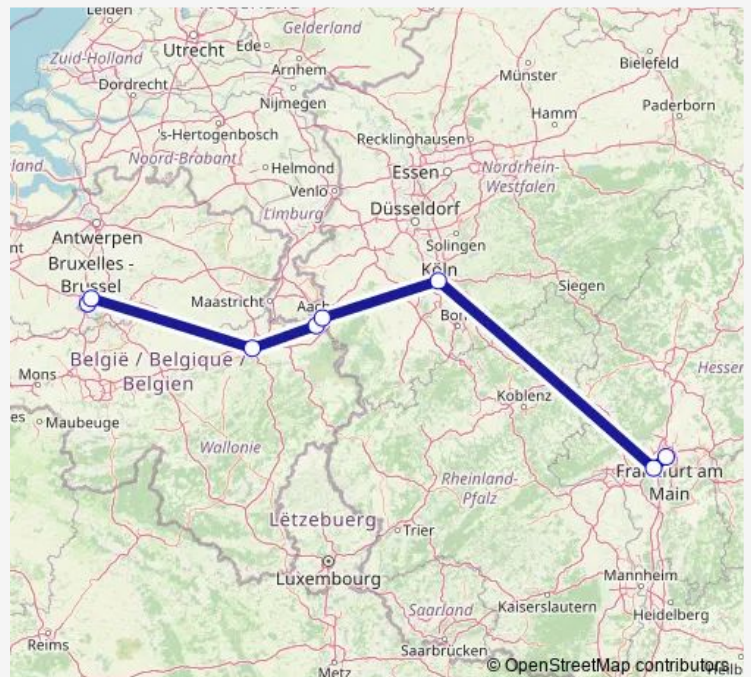

Rail ICE 13

[Go to website](#)

Direction

undefined — undefined

0 stops

[Open route schedule](#)

Route schedule

undefined — undefined

Monday 08:23

Tuesday 08:23

Wednesday 08:23

Thursday 08:23

Friday 08:23

Saturday 08:23

Sunday 08:23

Route info

Direction:

Stops: 0

Trip Duration: – min

ICE 13

ICE 13 Rail time schedules and route maps are available in an offline PDF at busmaps.com. Use the busmaps.com website to see live bus times, train schedule or subway schedule, and step-by-step directions for all public transit in Brussels