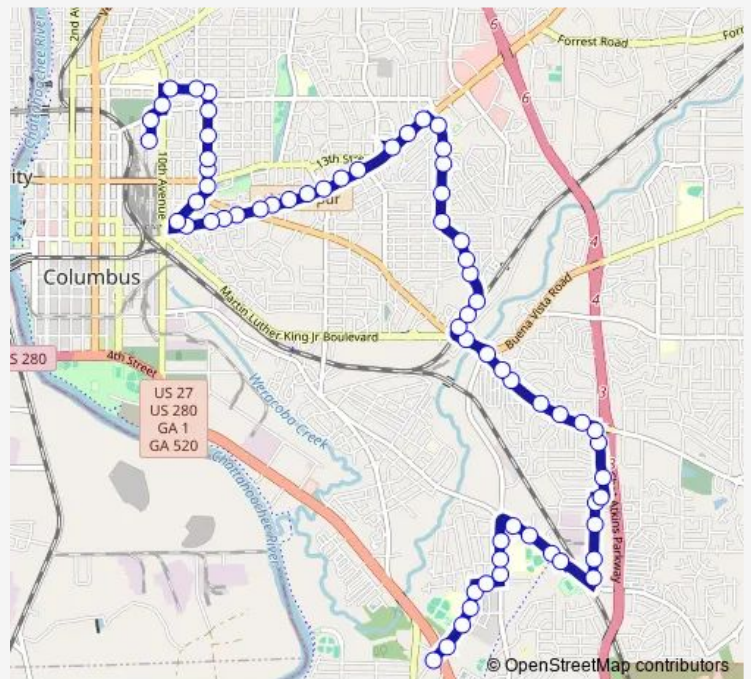

Bus Route 7

[Go to website](#)

Direction
 Benning Dr and Levy Rd — Metra Transfer Center
 66 stops
[Open route schedule](#)

- Benning Dr and Levy Rd
- Benning Dr and Victory Dr
- Benning Dr and Grapevine Trail
- Benning Dr and Vine St
- Benning Dr and Baker Plaza Dr
- Baker Plaza Dr and Fort Benning Rd
- Fort Benning Rd and Baker Plaza Dr
- Fort Benning Rd and Youmans St
- Cusseta Rd and Ft. Benning Rd
- Cusseta Rd and Ft Benning Rd
- Cusseta Rd and Southside Ct
- Cusseta Rd and Joy Rd
- Cusseta Rd and Cusseta Pl
- Allied Dr and Old Cusseta Rd
- Allied Dr and Penske Truck Rental
- Allied Dr and Joy Rd
- Allied Dr and Caspian Dr
- Caspian Dr and Oakley Dr
- Oakley Dr and Ukraine Dr
- Oakley Dr and Oakley Ct
- Oakley Dr and St Marys Rd

Route schedule

Benning Dr and Levy Rd — Metra Transfer Center

Monday	06:12-19:12
Tuesday	06:12-19:12
Wednesday	06:12-19:12
Thursday	06:12-19:12
Friday	06:12-19:12
Saturday	06:12-19:12
Sunday	—

Route info

Direction: Benning Dr and Levy Rd

Stops: 66

Trip Duration: 0 hour 38 min

Route 7

St Mary's Rd and Oakley Dr.

St Marys Rd and Bondwood Dr

St Marys Rd and Nightingale Dr

St Marys Rd and Irwin Way

Direction: Metra Transfer Center

Stops: 81

Trip Duration: 0 hour 42 min

Wynnton Rd and Tate Dr

Macon Rd and S Dixon Dr

Macon Rd and Wells Dr

Rigdon Rd and Gardenia St

Rigdon Rd and Fern St